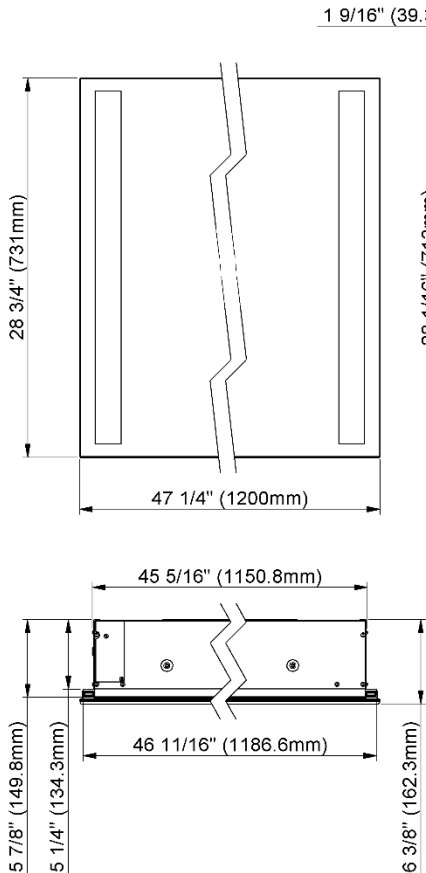

# SIDLER® SideLight

	(4000K)	(3000K)
Model#	1.912.000	1.912.003
Model	SL 47 1/4"	SL 47 1/4"

Including:

- LED Side Lighting 46W, dimmable with a 1-10V low voltage dimmer switch
- 3440 Lumen (4000K) / 3280 Lumen (3000K)
- Silverlasting™ mirror door
- Gliding mirror door
- Build in Outlet and USB
- Mirrored interior
- 4 glass shelves
- Patented shelf adjustment system
- Cosmetic Box
- Anodized aluminum

**Recessed**  
(Rough Opening > 45 5/16" x 28 1/16")

**Surface Mount**

7626 Winston Street  
Burnaby, BC V5A 2H4  
CANADA

Phone: 604 415 2422  
Toll Free: 888 415 2422  
Fax: 604 415 2433

info@sidler-international.com  
www.sidler-international.com