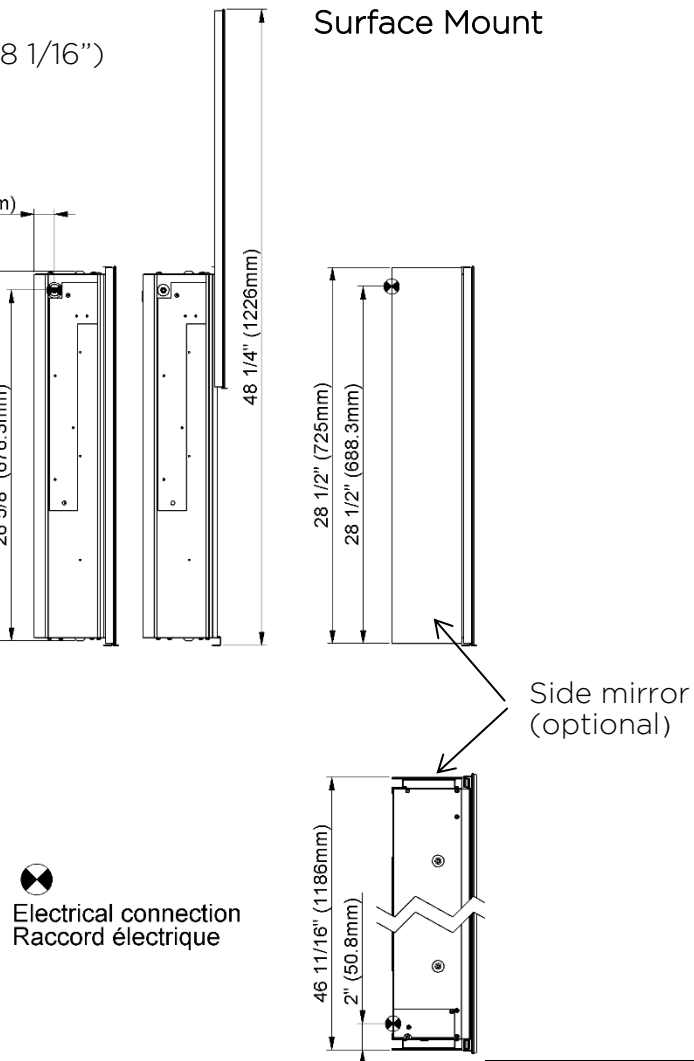

# SIDLER® SideLight

	(4000K)	(3000K)
Model#	1.912.000	1.912.003
Model	SL 47 1/4"	SL 47 1/4"

Including:

- LED Side Lighting 46W, dimmable with a 1-10V low voltage dimmer switch
- 3440 Lumen (4000K) / 3280 Lumen (3000K)
- Silverlasting™ mirror door
- Gliding mirror door
- Build in Outlet and USB
- Mirrored interior
- 4 glass shelves
- Patented shelf adjustment system
- Cosmetic Box
- Anodized aluminum

**Recessed**  
(Rough Opening > 45 5/16" x 28 1/16")

**Surface Mount**

7626 Winston Street  
Burnaby, BC V5A 2H4  
CANADA

Phone: 604 415 2422  
Toll Free: 888 415 2422  
Fax: 604 415 2433

info@sidler-international.com  
www.sidler-international.com