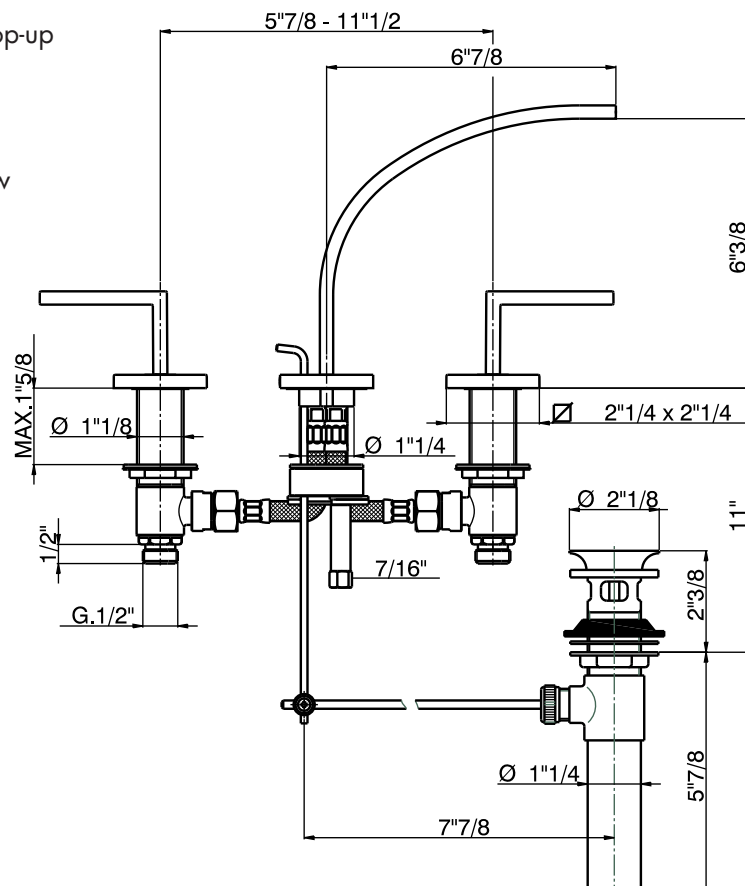

ROHL

Authentic Luxury for Kitchen and Bath®

www.rohlhome.com

WAVE 3-Hole Deck Mounted Widespread Faucet With Lever Handles

ROHL Modern Collection

WA102L*

FEATURES

- 3 x 1 3/8" hole cutouts
- Ceramic disc valves, 1/4-turn
- Fixed spout
- Pop-up drain, 1 1/4" pipe
- Spout, valve housing, and pop-up made from solid brass
- Metal lever handles only
- Polished Nickel not available
- Flow restrictors must not be removed to ensure proper flow
- 1.2 GPM aerated flow

COLORS/FINISHES

- Polished Chrome
- Satin Nickel

WARRANTY

- Limited Lifetime

* For CA/VT, place a "-2" at end of model number for code compliant product. (Example A3608LMAPC-2)

Consult your local ROHL showroom for additional information and specifications. For complete warranty details and a list of showrooms, go to www.rohlhome.com.

ROHL.

Authentic Luxury for Kitchen and Bath®

www.rohlhome.com

#	DESCRIPTION	PART #			
1	Flex 1/2" x M11x1 L.365	ZZ932480	8-2	Screw stainless steel M.4x4	ZZ933280
2	Installation set single hole	ZZ940690	8-3	Plastic ring	ZZ947040
3	Spout basin mixer	ZZ947010	8-4	Hole covering plate	ZZ947050
4	Rod Ø3/16"	ZZ933500	9	Handle "WA" for cold water	ZZ947100
4-1	Connection for pop-up rod	ZZ933430	9	Handle "WA" for hot water	ZZ947060
5	Installation set basin mixer	ZZ947020	9-1	Screw stainless steel M.4x4	ZZ933280
6	Tail piece basin mixer for hot water	ZZ931510	9-1	Screw stainless steel M.4x4	ZZ933280
6	Tail piece basin mixer for cold water	ZZ931500	10	American Standard pop-up waste	ZA007550
6-1	Ceramic headvalve 1/2" right 90° (for hot water)	ZZ929070	10-1	Plug for pop-up waste 1" American Standard	ZZ936880
6-1	Ceramic headvalve 1/2" left 90° (for cold water)	ZZ929060	10-2	Waste for bath drain 1" American Standard	ZZ936890
7	Gasket rubber	ZZ927140	13	Connection with flow rate reducer	ZZ944900
8	Escutcheon for basin mixer	ZZ947030	14	Extension for headvalve	ZZ947390
8-1	Hole covering cap	ZZ933710	15	Screw M.4x45	ZZ947330
#	DESCRIPTION	PART #			