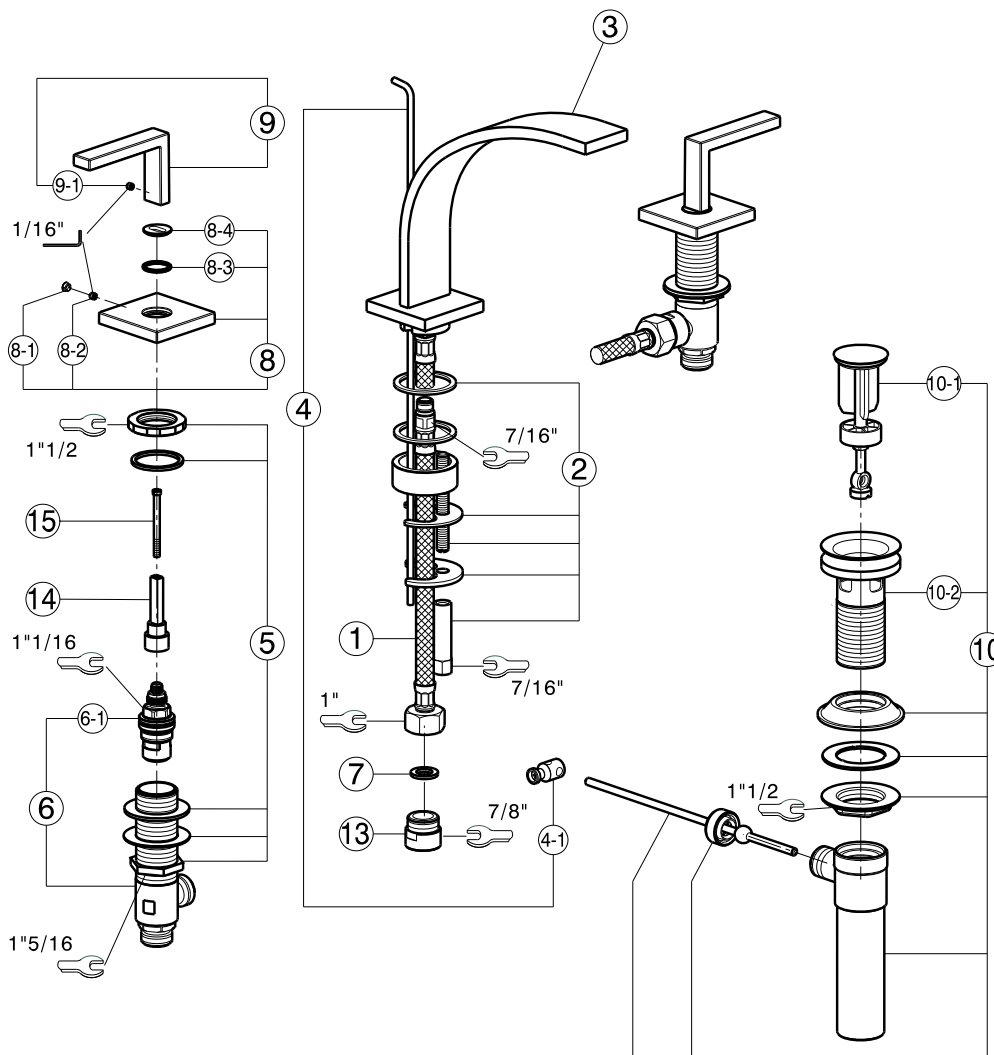

ROHL

Authentic Luxury for Kitchen and Bath®

www.rohlhome.com

WAVE 3-Hole Deck Mounted Widespread Faucet With Lever Handles

ROHL Modern Collection

WA102L*

FEATURES

- 3 x 1 3/8" hole cutouts
- Ceramic disc valves, 1/4-turn
- Fixed spout
- Pop-up drain, 1 1/4" pipe
- Spout, valve housing, and pop-up made from solid brass
- Metal lever handles only
- Polished Nickel not available
- Flow restrictors must not be removed to ensure proper flow
- 1.2 GPM aerated flow

COLORS/FINISHES

- Polished Chrome
- Satin Nickel

WARRANTY

- Limited Lifetime

* For CA/VT, place a "-2" at end of model number for code compliant product. (Example A3608LMAPC-2)

Consult your local ROHL showroom for additional information and specifications. For complete warranty details and a list of showrooms, go to www.rohlhome.com.

ROHL.

Authentic Luxury for Kitchen and Bath®

www.rohlhome.com

#	DESCRIPTION	PART #			
1	Flex 1/2" x M11x1 L.365	ZZ932480	8-2	Screw stainless steel M.4x4	ZZ933280
2	Installation set single hole	ZZ940690	8-3	Plastic ring	ZZ947040
3	Spout basin mixer	ZZ947010	8-4	Hole covering plate	ZZ947050
4	Rod Ø3/16"	ZZ933500	9	Handle "WA" for cold water	ZZ947100
4-1	Connection for pop-up rod	ZZ933430	9	Handle "WA" for hot water	ZZ947060
5	Installation set basin mixer	ZZ947020	9-1	Screw stainless steel M.4x4	ZZ933280
6	Tail piece basin mixer for hot water	ZZ931510	9-1	Screw stainless steel M.4x4	ZZ933280
6	Tail piece basin mixer for cold water	ZZ931500	10	American Standard pop-up waste	ZA007550
6-1	Ceramic headvalve 1/2" right 90° (for hot water)	ZZ929070	10-1	Plug for pop-up waste 1" American Standard	ZZ936880
6-1	Ceramic headvalve 1/2" left 90° (for cold water)	ZZ929060	10-2	Waste for bath drain 1" American Standard	ZZ936890
7	Gasket rubber	ZZ927140	13	Connection with flow rate reducer	ZZ944900
8	Escutcheon for basin mixer	ZZ947030	14	Extension for headvalve	ZZ947390
8-1	Hole covering cap	ZZ933710	15	Screw M.4x45	ZZ947330
#	DESCRIPTION	PART #			