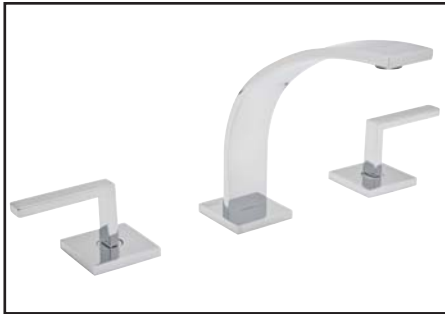

ROHL

Authentic Luxury for Kitchen and Bath®

www.rohlhome.com

WAVE 3-Hole Deck Mounted Widespread Faucet With Lever Handles

ROHL Modern Collection

WA102L*

FEATURES

- 3 x 1 3/8" hole cutouts
- Ceramic disc valves, 1/4-turn
- Fixed spout
- Pop-up drain, 1 1/4" pipe
- Spout, valve housing, and pop-up made from solid brass
- Metal lever handles only
- Polished Nickel not available
- Flow restrictors must not be removed to ensure proper flow
- 1.2 GPM aerated flow

COLORS/FINISHES

- Polished Chrome
- Satin Nickel

WARRANTY

- Limited Lifetime

* For CA/VT, place a "-2" at end of model number for code compliant product. (Example A3608LMAPC-2)

Consult your local ROHL showroom for additional information and specifications. For complete warranty details and a list of showrooms, go to www.rohlhome.com.

ROHL.

Authentic Luxury for Kitchen and Bath®

www.rohlhome.com

#	DESCRIPTION	PART #			
1	Flex 1/2" x M11x1 L.365	ZZ932480	8-2	Screw stainless steel M.4x4	ZZ933280
2	Installation set single hole	ZZ940690	8-3	Plastic ring	ZZ947040
3	Spout basin mixer	ZZ947010	8-4	Hole covering plate	ZZ947050
4	Rod Ø3/16"	ZZ933500	9	Handle "WA" for cold water	ZZ947100
4-1	Connection for pop-up rod	ZZ933430	9	Handle "WA" for hot water	ZZ947060
5	Installation set basin mixer	ZZ947020	9-1	Screw stainless steel M.4x4	ZZ933280
6	Tail piece basin mixer for hot water	ZZ931510	9-1	Screw stainless steel M.4x4	ZZ933280
6	Tail piece basin mixer for cold water	ZZ931500	10	American Standard pop-up waste	ZA007550
6-1	Ceramic headvalve 1/2" right 90° (for hot water)	ZZ929070	10-1	Plug for pop-up waste 1" American Standard	ZZ936880
6-1	Ceramic headvalve 1/2" left 90° (for cold water)	ZZ929060	10-2	Waste for bath drain 1" American Standard	ZZ936890
7	Gasket rubber	ZZ927140	13	Connection with flow rate reducer	ZZ944900
8	Escutcheon for basin mixer	ZZ947030	14	Extension for headvalve	ZZ947390
8-1	Hole covering cap	ZZ933710	15	Screw M.4x45	ZZ947330
#	DESCRIPTION	PART #			