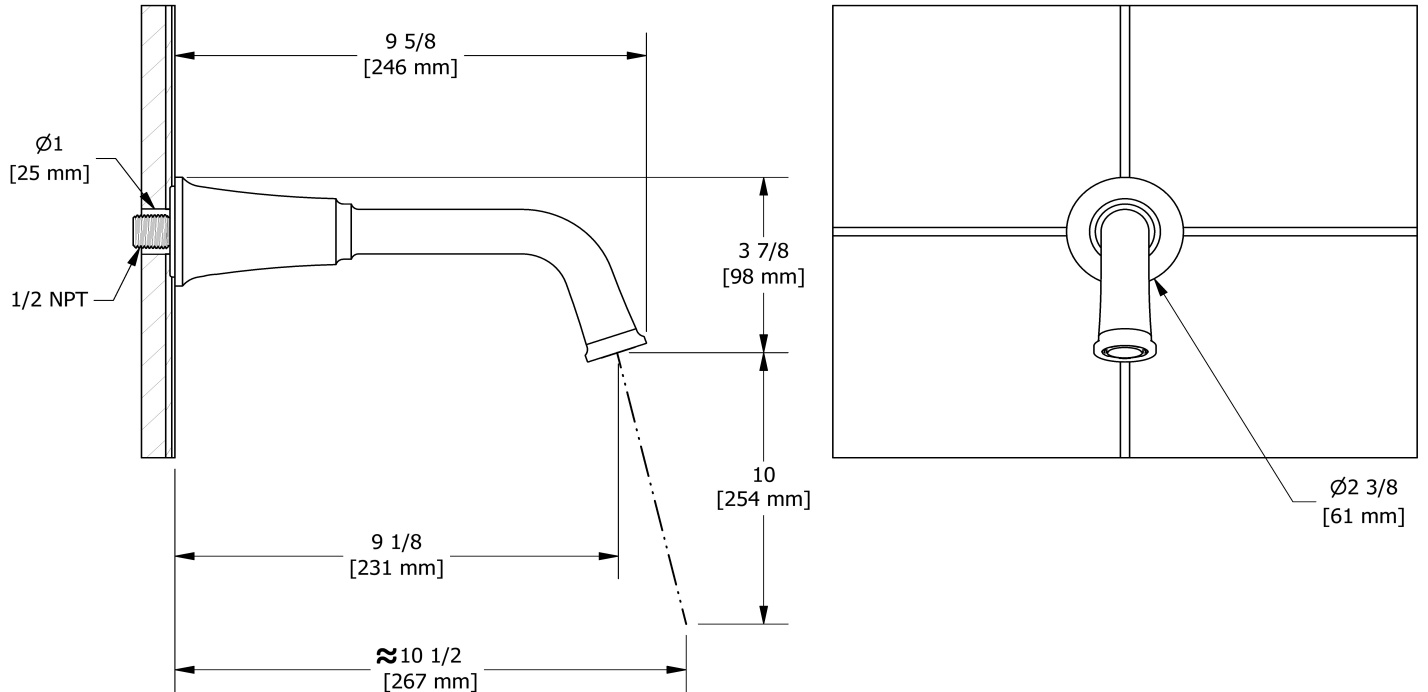

Sizes, models and finishes may differ from those presented.

Warranty

This **Riobel Inc.** product you have purchased carries a Limited Lifetime Warranty on the chrome, PVD finish, blacks and all working parts and is guaranteed from the initial purchase date against all manufacturing defects. All other finishes, including plastic components, are guaranteed for one year. All electric and/or electronic parts are covered by a 5-year limited warranty.

Customer Service

Ontario, West Canada : 888-287-5354 Quebec, Maritimes, United States : 866-473-8442

2020.06.12