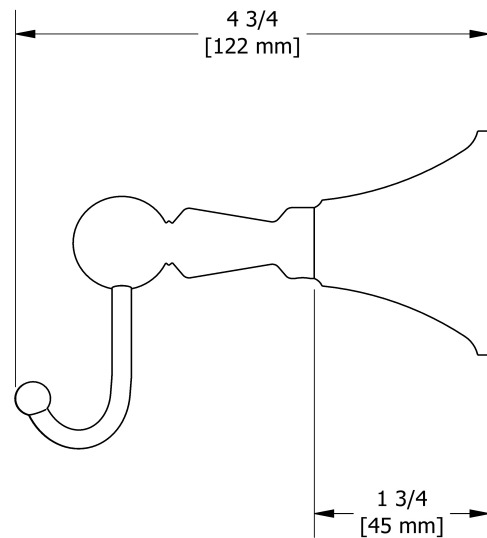

Sizes, models and finishes may differ from those presented.

Warranty

This **Riobel Inc.** product you have purchased carries a Limited Lifetime Warranty on the chrome, PVD finish, blacks and all working parts and is guaranteed from the initial purchase date against all manufacturing defects. All other finishes, including plastic components, are guaranteed for one year. All electric and/or electronic parts are covered by a 5-year limited warranty.

Customer Service

Ontario, West Canada : 888-287-5354 Quebec, Maritimes, United States : 866-473-8442