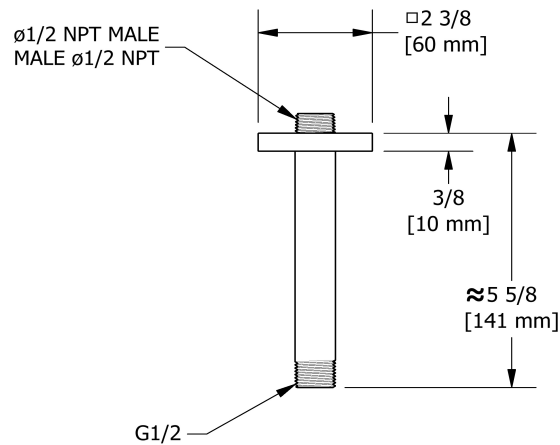

15 cm (6") vertical shower arm

518

Specifications

Descriptions

- 1/2" inlet male NPT
- Square flange with set screw

Available colors

- C : Chrome
- BN : Brushed Nickel (PVD)

Sizes, models and finishes may differ from those presented.