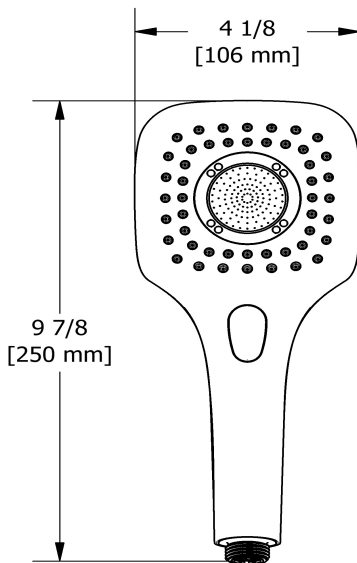

3-jet hand shower
4372

Specifications

Descriptions

- 5 positions
- 3 jets: luxurious, invigorating, massage and mix
- Scale-free
- 4372, 3-jet hand shower

Available flows

- 6.7 L/min, 1.8 gpm (US) 60psi
- 5.7 L/min, 1.5 gpm (US) 60psi (**4372-15**) *
- 6.7 L/min, 1.8 gpm (US) 60psi (**4372-WS**) *

EPA certification applicable to the indicated model only

Certifications

- CSA B125.1
- ASME A112.18.1

Sizes, models and finishes may differ from those presented.

Warranty

This **Riobel Inc.** product you have purchased carries a Limited Lifetime Warranty on the chrome, PVD finish, blacks and all working parts and is guaranteed from the initial purchase date against all manufacturing defects. All other finishes, including plastic components, are guaranteed for one year. All electric and/or electronic parts are covered by a 5-year limited warranty.