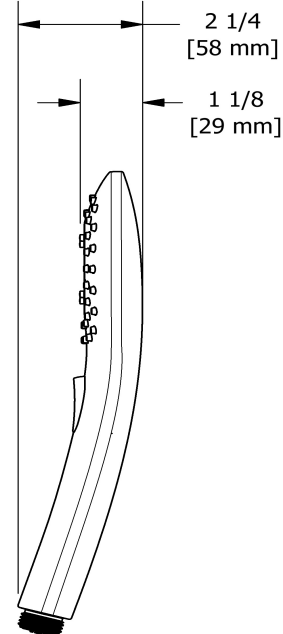

3-jet hand shower
4372

Specifications

Descriptions

- 5 positions
- 3 jets: luxurious, invigorating, massage and mix
- Scale-free
- 4372, 3-jet hand shower

Available flows

- 6.7 L/min, 1.8 gpm (US) 60psi
- 5.7 L/min, 1.5 gpm (US) 60psi (**4372-15**) *
- 6.7 L/min, 1.8 gpm (US) 60psi (**4372-WS**) *

EPA certification applicable to the indicated model only

Certifications

- CSA B125.1
- ASME A112.18.1

Sizes, models and finishes may differ from those presented.

Warranty

This **Riobel Inc.** product you have purchased carries a Limited Lifetime Warranty on the chrome, PVD finish, blacks and all working parts and is guaranteed from the initial purchase date against all manufacturing defects. All other finishes, including plastic components, are guaranteed for one year. All electric and/or electronic parts are covered by a 5-year limited warranty.