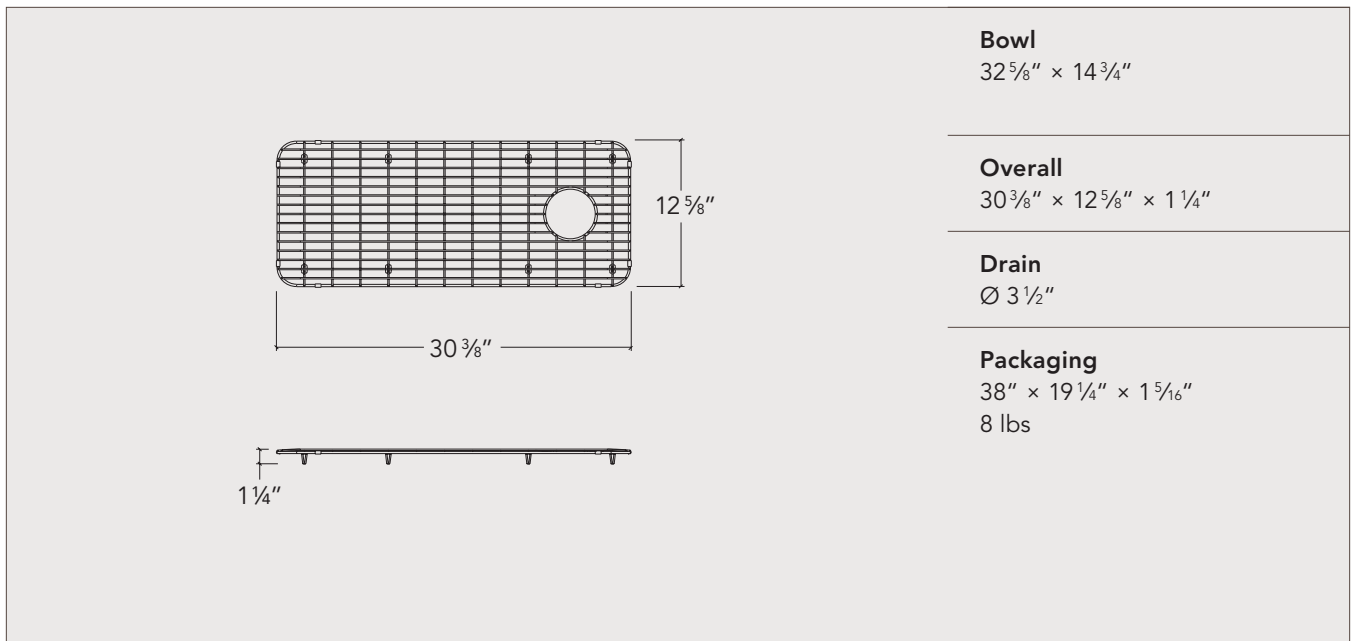

TM-G-3214

ProTerra M125

Grid

For fireclay kitchen sink

Features and benefits

- 304 electro polished finish stainless steel
- Silicone legs and bumpers prevent the grid from sliding around and scratching the sink
- Prevents dishes and silverware from striking the bottom of the sink
- Lets water drain away from items placed in the sink
- Provides a flat, stable surface to place things on