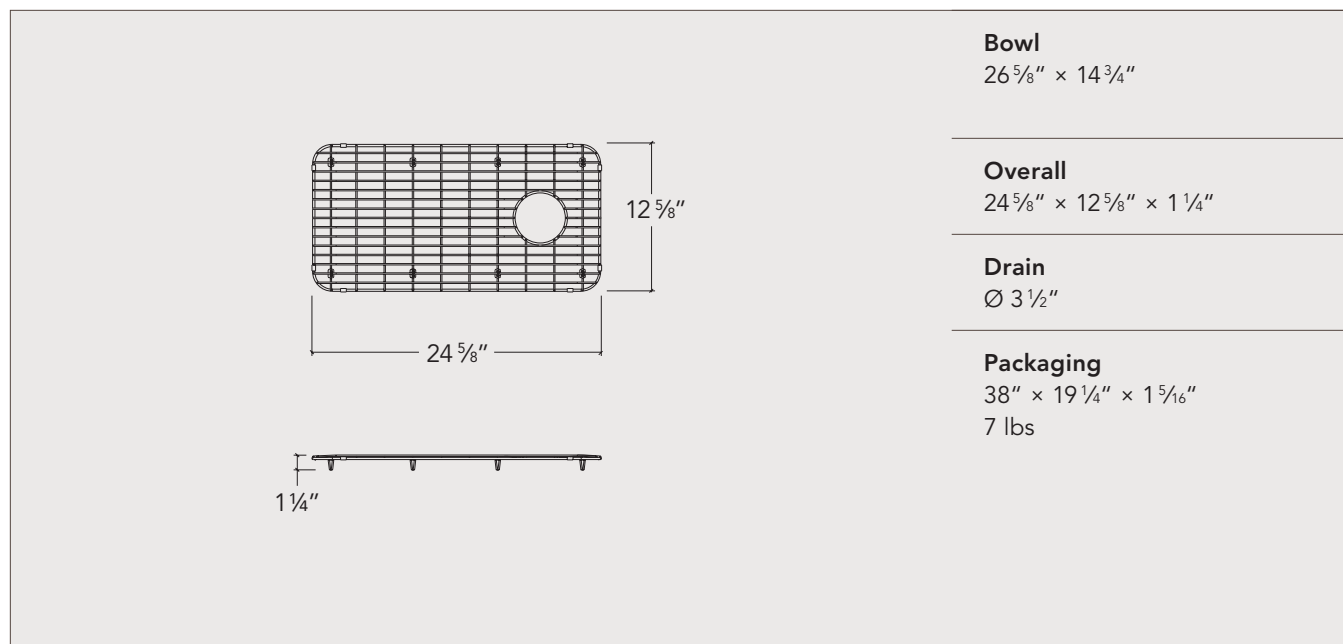

TM-G-2614

ProTerra M125

Grid

For fireclay kitchen sink

Features and benefits

- 304 electro polished finish stainless steel
- Silicone legs and bumpers prevent the grid from sliding around and scratching the sink
- Prevents dishes and silverware from striking the bottom of the sink
- Lets water drain away from items placed in the sink
- Provides a flat, stable surface to place things on