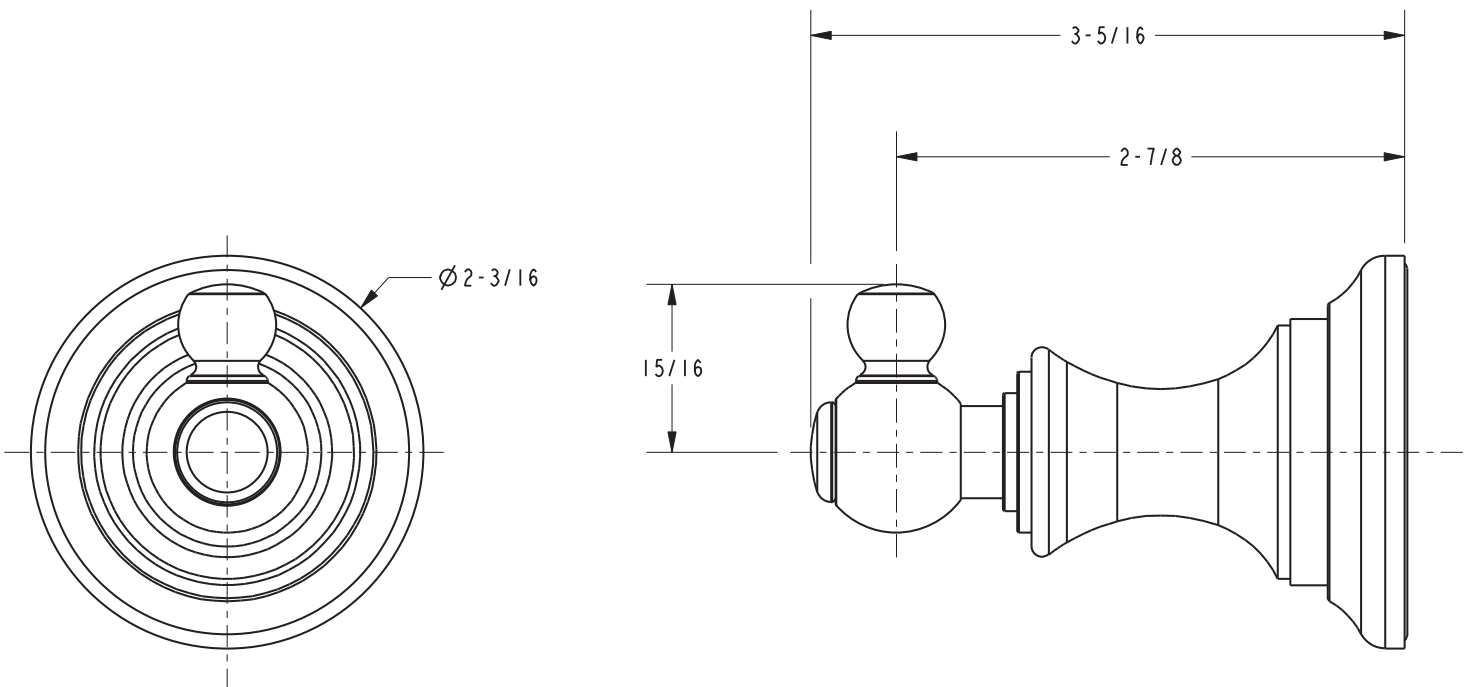

SUTTON

Single Robe Hook **35-12**

Features

- Solid brass construction
- Complements Sutton product series

Codes / Standards Compliance

Meets or exceeds the following at date of manufacture:

- All applicable US Federal and State material regulations

Model	Description	Colors Finishes
35-12	Single Robe Hook	<input type="checkbox"/> 10B <input type="checkbox"/> 15 <input type="checkbox"/> 15S <input type="checkbox"/> 26 <input type="checkbox"/> Other

Product Specification: Add size designator and "Color / Finish" suffix to Model number, below.

The Single Robe Hook shall be made of solid brass construction. Single Robe Hook shall complement Newport Brass Sutton product series. Single Robe Hook shall be Newport Brass Model 35-12/_____ .

35-12

PRODUCT DIMENSIONS *(Units are in inches)*

Sutton Single Robe Hook 35-12