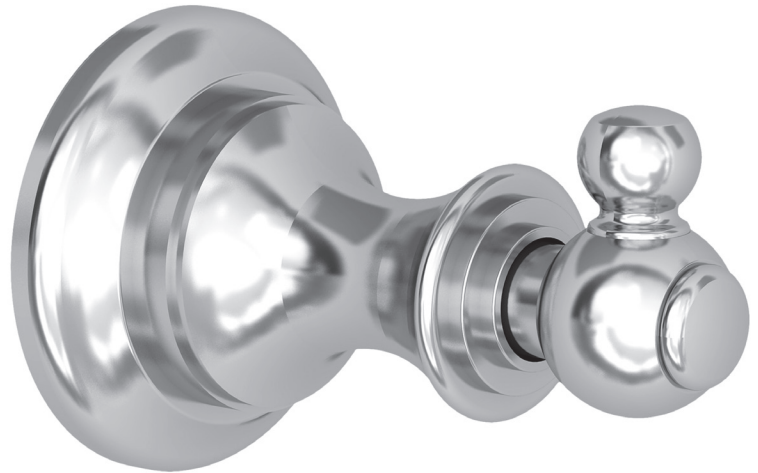

SUTTON

Single Robe Hook **35-12**

Features

- Solid brass construction
- Complements Sutton product series

Codes / Standards Compliance

Meets or exceeds the following at date of manufacture:

- All applicable US Federal and State material regulations

Colors / Finishes

- 10B: Oil Rubbed Bronze
 - 15: Polished Nickel
 - 15S: Satin Nickel - PVD
 - 26: Polished Chrome
- Other: Refer to the Newport Brass catalog for additional color/finish options.

Specified Model

Model	Description	Colors Finishes
35-12	Single Robe Hook	<input type="checkbox"/> 10B <input type="checkbox"/> 15 <input type="checkbox"/> 15S <input type="checkbox"/> 26 <input type="checkbox"/> Other

Product Specification: Add size designator and "Color / Finish" suffix to Model number, below.

The Single Robe Hook shall be made of solid brass construction. Single Robe Hook shall complement Newport Brass Sutton product series. Single Robe Hook shall be Newport Brass Model 35-12/_____ .