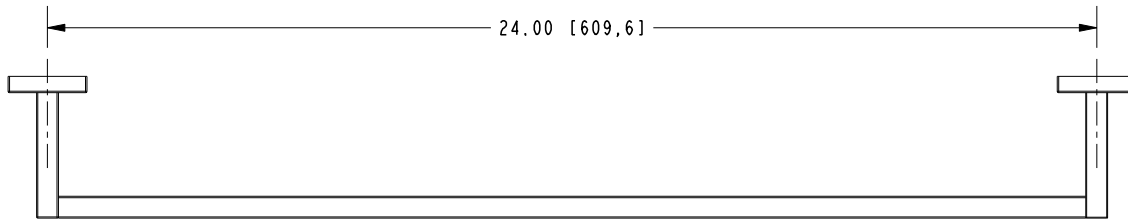

Towel Bar
2020-1250

Features

- Solid metal construction
- Complements Cube 2 product series

Codes / Standards Compliance

Meets or exceeds the following at date of manufacture:

- All applicable US Federal and State material regulations

Model	Description	Colors Finishes				
2020-1250	24" Towel Bar	<input type="checkbox"/> 10B	<input type="checkbox"/> 15	<input type="checkbox"/> 15S	<input type="checkbox"/> 26	<input type="checkbox"/> Other

Product Specification Add "Color / Finish" suffix to Model number, below.

The Towel Bar shall be made of solid metal construction. Towel Bar shall complement Newport Brass Cube 2 product series. Towel Bar shall be Newport Brass Model 2020-1250/____ .

2020-1250

PRODUCT DIMENSIONS *(Units are in inches)*

Cube 2 Towel Bar
2020-1250

NEWPORT BRASS
Flawless Beauty. From Faucet to Finish.™