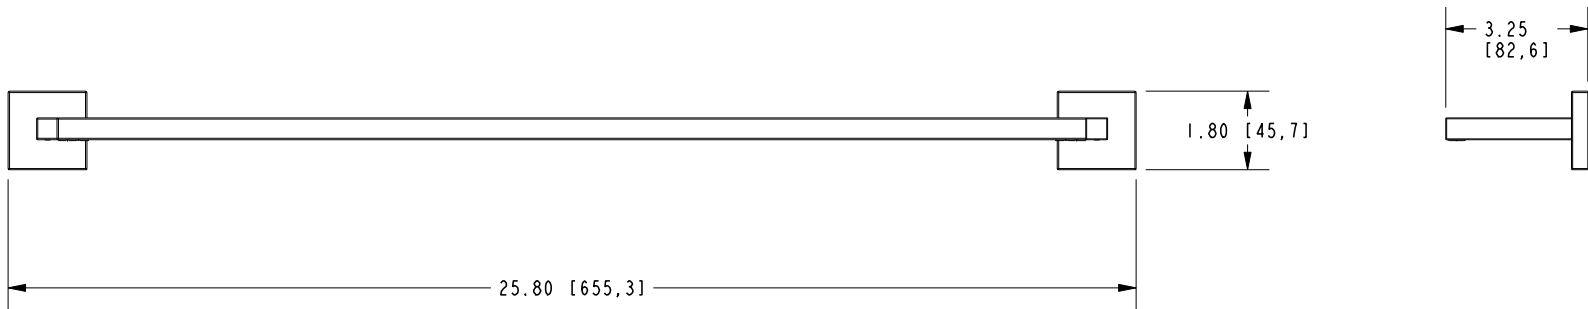

Towel Bar
2020-1250

Features

- Solid metal construction
- Complements Cube 2 product series

Codes / Standards Compliance

Meets or exceeds the following at date of manufacture:

- All applicable US Federal and State material regulations

Model	Description	Colors Finishes				
2020-1250	24" Towel Bar	<input type="checkbox"/> 10B	<input type="checkbox"/> 15	<input type="checkbox"/> 15S	<input type="checkbox"/> 26	<input type="checkbox"/> Other

Product Specification Add "Color / Finish" suffix to Model number, below.

The Towel Bar shall be made of solid metal construction. Towel Bar shall complement Newport Brass Cube 2 product series. Towel Bar shall be Newport Brass Model 2020-1250/____ .

2020-1250

PRODUCT DIMENSIONS *(Units are in inches)*

Cube 2 Towel Bar
2020-1250

NEWPORT BRASS
Flawless Beauty. From Faucet to Finish.™