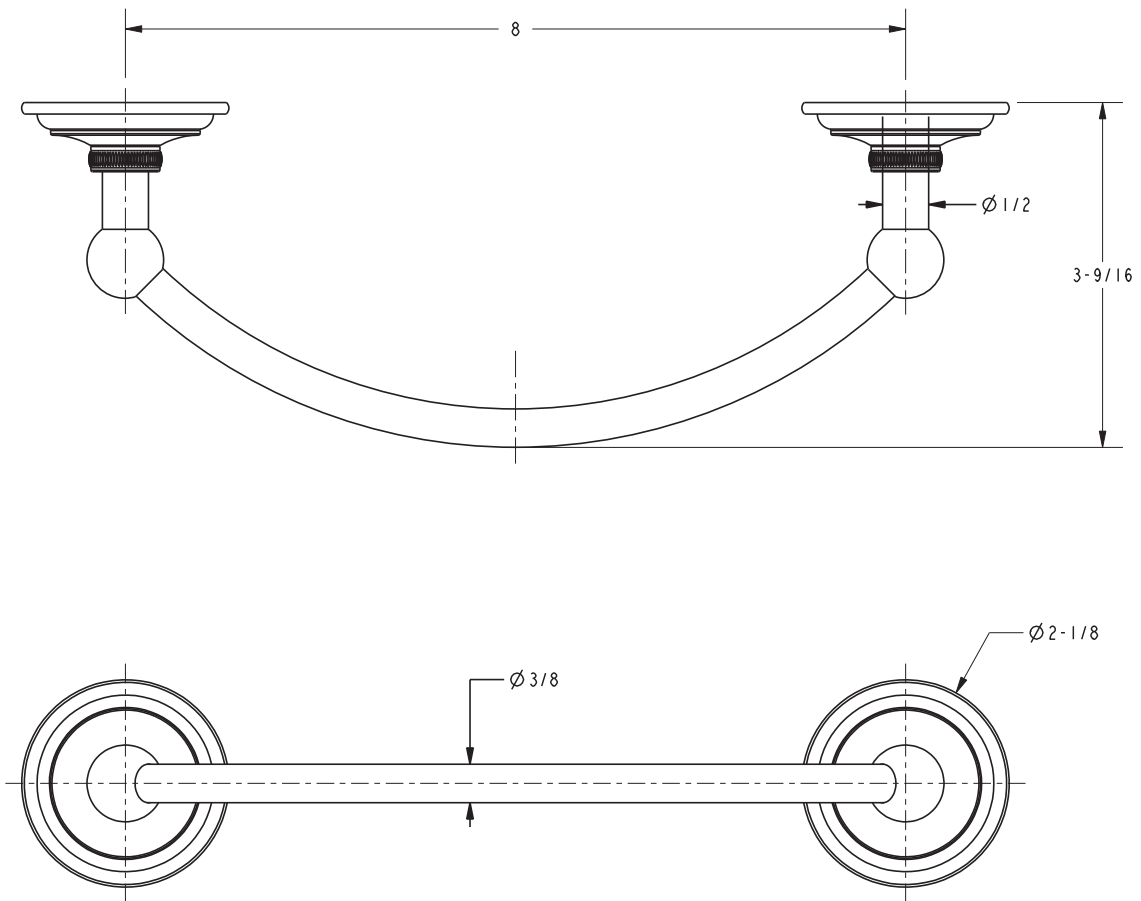

Towel Bar
1600-1200

Features

- Solid brass construction
- Complements Miro product series

Codes / Standards Compliance

Meets or exceeds the following at date of manufacture:

- All applicable US Federal and State material regulations

Model	Description	Colors Finishes				
1600-1200	8" Towel Bar	<input type="checkbox"/> 10B	<input type="checkbox"/> 15	<input type="checkbox"/> 15S	<input type="checkbox"/> 26	<input type="checkbox"/> Other

Product Specification Add "Color / Finish" suffix to Model number, below.

The Towel Bar shall be made of solid brass construction. Towel Bar shall complement Newport Brass Miro product series. Towel Bar shall be Newport Brass Model 1600-1200/____ .

1600-1200

PRODUCT DIMENSIONS *(Units are in inches)*

Miro Towel Bar
1600-1200

Page 2 of 2 Spec_1600-1200

NEWPORT BRASS
Flawless Beauty. From Faucet to Finish.™

t: 949.417.5207 | www.newportbrass.com
©2020 Brasstech, Inc.