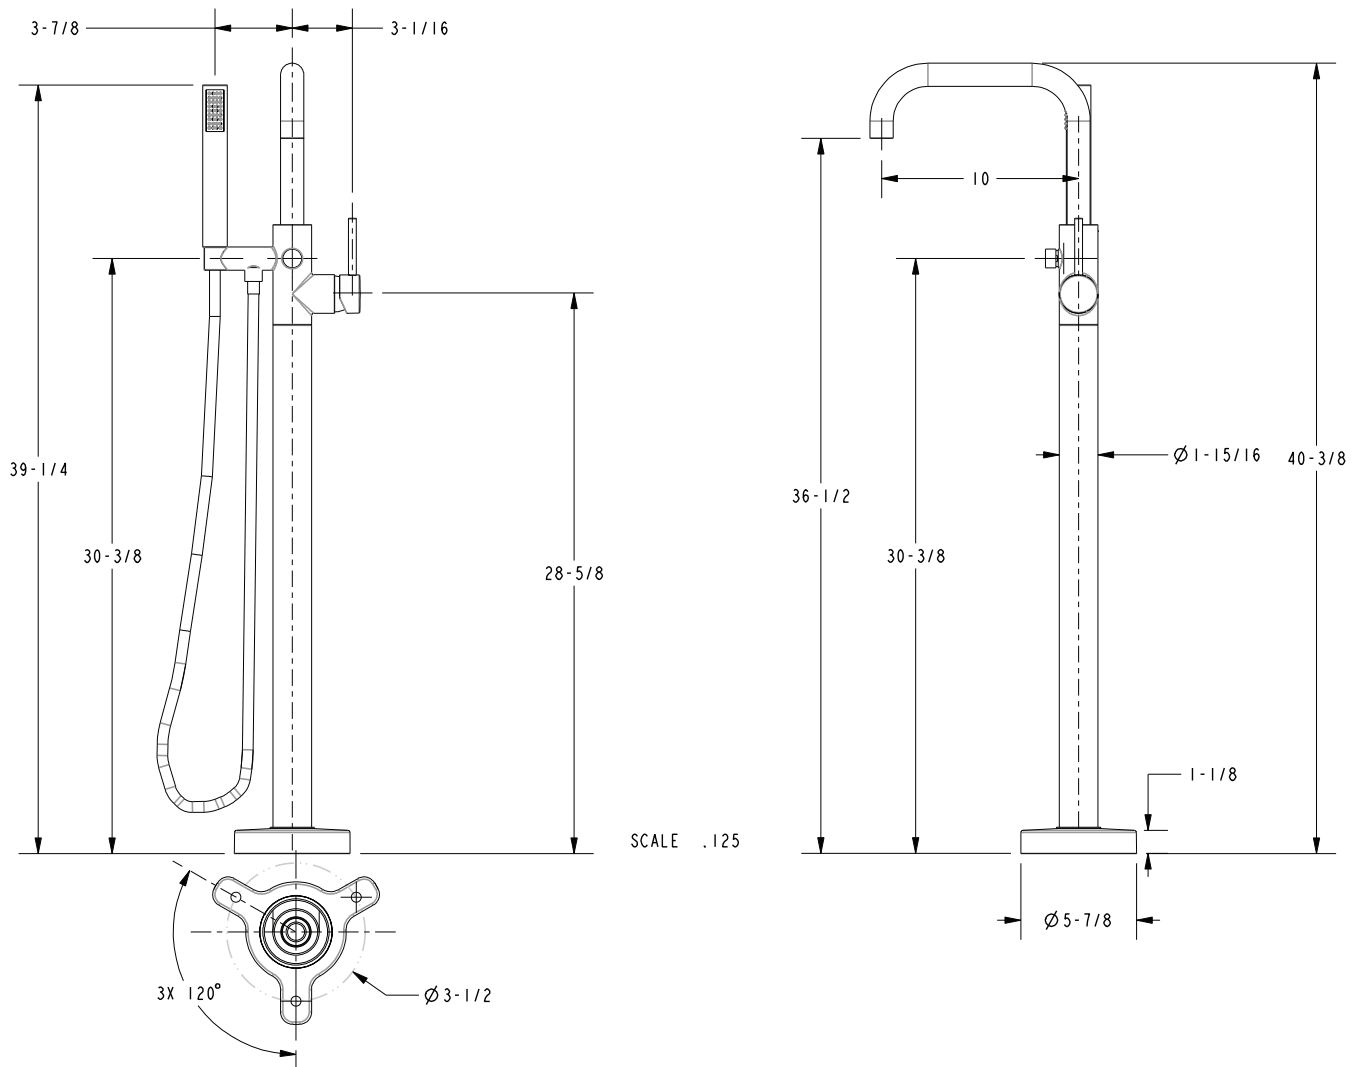

EAST SQUARE

Tub and Handshower Set **1400-4261**

Features

- Brass Construction
- Euro-motion ceramic disc 40 mm valve cartridge
- 9.25 gallons (35 liters) per minute spout maximum flow rate
- ADA compliant contemporary lever handle with pull-out diverter
- 3/4" braided hot and cold supply lines (with 1/2" adapters)
- 36-1/2" (92.7 cm) tub spout height at outlet
- 10" (25.4 cm) tub spout reach (center-center)
- Contemporary handshower design of resin construction
- 1.8 gallons (6.7 liters) per minute handshower maximum flow rate
- Floor mounting bracket with integral base and escutcheon

Product Specification: Add "Color / Finish" suffix to Model number, below.

The Freestanding Exposed Tub and Handshower Set shall be made of brass construction (with resin handshower). Freestanding Exposed Tub and Handshower Set shall incorporate a Euro-motion ceramic disc 40 mm valve cartridge with ADA compliant contemporary lever handle and pull-out diverter. Product shall be designed for floor-mounted configurations. Product shall have a 36-1/2" (92.7 cm) tub spout height at outlet and 10" (25.4 cm) tub spout reach (center-center). Product shall feature a plated resin handshower having a contemporary design and a 1.8 gallons (6.7 liters) per minute maximum flow rate. Product shall include 3/4" braided hot and cold supply lines (with 1/2" adapters) and a floor mounting bracket with integral base and escutcheon. Freestanding Exposed Tub and Handshower Set shall be Newport Brass Model 1400-4261/____.

1400-4261

PRODUCT DIMENSIONS *(Units are in inches)*

East Square Tub and Handshower Set 1400-4261