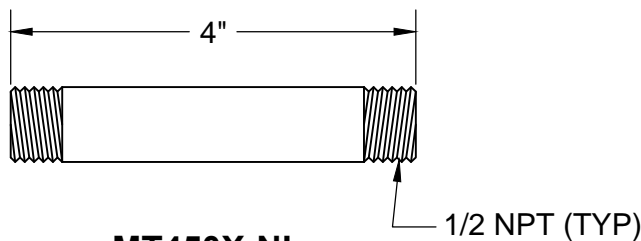

MT6800-NL SPECIFICATIONS

TOILET SUPPLY KIT

SUPPLY TUBES
& VALVES

THIS DECORATIVE SUPPLY VALVE KIT OFFERS THE FOLLOWING FEATURES:

- ONE MT6001-NL VALVE WITH 1/4 TURN CERAMIC DISC CARTRIDGE
- ONE MT436X NO LEAD SUPPLY TUBE
- ONE MT442X SURE GRIP WALL ESCUTCHEON
- ONE MT450X-NL 4" NO LEAD PIPE NIPPLE WITH 1/2 NPT THREAD
- OFFERED IN MANY STANDARD DECORATIVE FINISHES
- SPECIAL FINISHES AVAILABLE UPON REQUEST