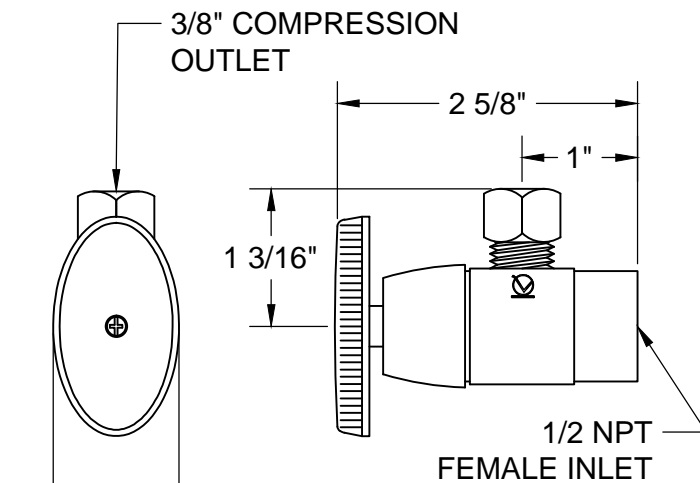

MT6001-NL

WARRANTY

ONE YEAR WARRANTY ON PLATED FINISHES, 90 DAY WARRANTY ON ORB, EB, MHB, TB AND WCP AND LIFETIME ON PVD PROVIDED PROPER CARE HAS BEEN USED. ONE YEAR WARRANTY ON ALL PARTS. APPLIES TO ORIGINAL PURCHASER. CLAIMS REQUIRE PROOF OF PURCHASE.

FINISH CARE & MAINTENANCE

NEVER USE ANY HARSH ALKALI, ACID BASED DETERGENTS OR CLEANERS SUCH AS SOFT SCRUB®, SCRUBBING BUBBLES® OR COMET® TO CLEAN. DO NOT USE BRILLO® AND SCOTCH BRITE® PADS. THESE WILL ALL HARM THE FINISH. TO CLEAN, USE ONLY A DAMP SOFT CLOTH AND WIPE USING A SOFT CLOTH. STANDARD WINDEX CAN ALSO BE USED SPARINGLY. TO MAINTAIN THE FINISH, WIPE WITH A SOFT DRY CLOTH. AN OCCASIONAL COAT OF PURE CARNUBA WAX WITHOUT CLEANERS WILL HELP PROTECT THE FINISH.