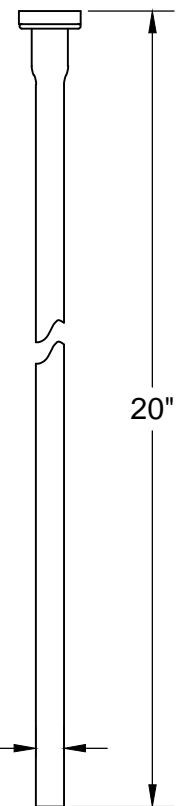

MT6800-NL SPECIFICATIONS

TOILET SUPPLY KIT

SUPPLY TUBES
& VALVES

THIS DECORATIVE SUPPLY VALVE KIT OFFERS THE FOLLOWING FEATURES:

- ONE MT6001-NL VALVE WITH 1/4 TURN CERAMIC DISC CARTRIDGE
- ONE MT436X NO LEAD SUPPLY TUBE
- ONE MT442X SURE GRIP WALL ESCUTCHEON
- ONE MT450X-NL 4" NO LEAD PIPE NIPPLE WITH 1/2 NPT THREAD
- OFFERED IN MANY STANDARD DECORATIVE FINISHES
- SPECIAL FINISHES AVAILABLE UPON REQUEST

MT450X-NL

MT442X

MT436X

MT6001-NL

WARRANTY

ONE YEAR WARRANTY ON PLATED FINISHES, 90 DAY WARRANTY ON ORB, EB, MHB, TB AND WCP AND LIFETIME ON PVD PROVIDED PROPER CARE HAS BEEN USED. ONE YEAR WARRANTY ON ALL PARTS. APPLIES TO ORIGINAL PURCHASER. CLAIMS REQUIRE PROOF OF PURCHASE.