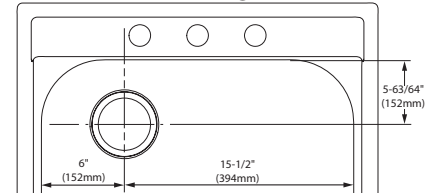

SINK DIMENSIONS

- Overall: 25" x 22"
- Bowl: 21" x 15-3/4"
- Drain Size: 3-5/8"
- Faucet Holes
 - 1-1/2" (38mm) diameter
 - 4" (102mm) center
 - 8" (203mm) centers for 2 hole

CUT OUT DIMENSIONS

- 24-3/8" x 21-5/8" with 1-1/2" corner radius, tolerance of plus or minus 1/16" is acceptable

CRITICAL DIMENSIONS

(DO NOT SCALE)

Faucet Hole Configurations

Left Rear Configuration

Right Rear Configuration

Installation Detail

MADE IN THE USA

FOR MORE INFORMATION CALL: 1-800-BUY-MOEN