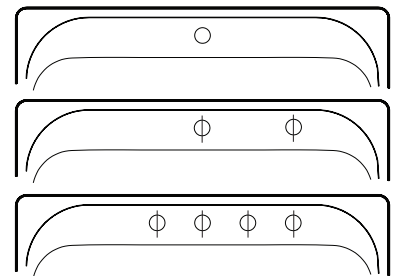

SINK DIMENSIONS

- Overall: 25" x 22"
- Bowl: 21" x 15-3/4"
- Drain Size: 3-5/8"
- Faucet Holes
 - 1-1/2" (38mm) diameter
 - 4" (102mm) center
 - 8" (203mm) centers for 2 hole

CUT OUT DIMENSIONS

- 24-3/8" x 21-5/8" with 1-1/2" corner radius, tolerance of plus or minus 1/16" is acceptable

CRITICAL DIMENSIONS

(DO NOT SCALE)

Faucet Hole Configurations

Left Rear Configuration

Right Rear Configuration

Installation Detail

MADE IN THE USA

FOR MORE INFORMATION CALL: 1-800-BUY-MOEN