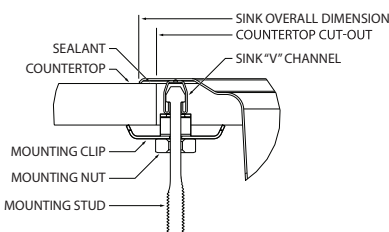

SINK DIMENSIONS

- Overall: 25" x 22"
- Bowl: 21" x 15-3/4"
- Drain Size: 3-5/8"
- Faucet Holes
 - 1-1/2" (38mm) diameter
 - 4" (102mm) center
 - 8" (203mm) centers for 2 hole

CUT OUT DIMENSIONS

- 24-3/8" x 21-5/8" with 1-1/2" corner radius, tolerance of plus or minus 1/16" is acceptable

CRITICAL DIMENSIONS

(DO NOT SCALE)

Faucet Hole Configurations

Left Rear Configuration

Right Rear Configuration

Installation Detail

MADE IN THE USA

FOR MORE INFORMATION CALL: 1-800-BUY-MOEN