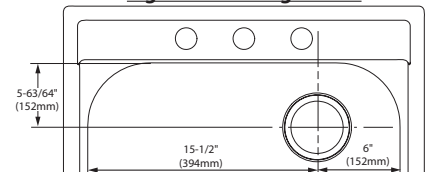

SINK DIMENSIONS

- Overall: 25" x 22"
- Bowl: 21" x 15-3/4"
- Drain Size: 3-5/8"
- Faucet Holes
 - 1-1/2" (38mm) diameter
 - 4" (102mm) center
 - 8" (203mm) centers for 2 hole

CUT OUT DIMENSIONS

- 24-3/8" x 21-5/8" with 1-1/2" corner radius, tolerance of plus or minus 1/16" is acceptable

CRITICAL DIMENSIONS

(DO NOT SCALE)

Faucet Hole Configurations

Left Rear Configuration

Right Rear Configuration

Installation Detail

MADE IN THE USA

FOR MORE INFORMATION CALL: 1-800-BUY-MOEN