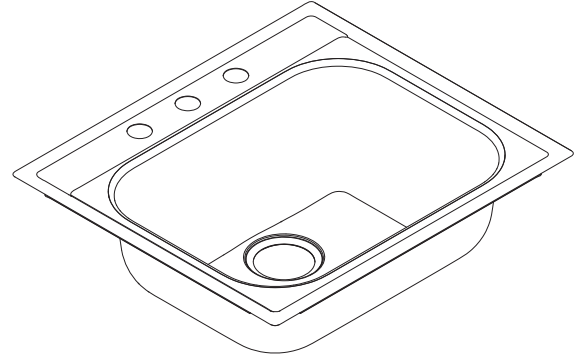

MOEN®

Specifications

Model Number	Faucet Holes	Depth-Inches	Drain Placement	ADA/FHA Compliant*
GS201961BQ	1	7"	Rear	FHA
GS201962BQ	2	7"	Rear	FHA
GS201963BQ <i>(pictured)</i>	3	7"	Rear	FHA
GS201964BQ	4	7"	Rear	FHA
GS201964Q	4	7"	Center	No
GS201974LQ	4	5-1/2"	Rear (Left)	ADA/FHA
GS201974RQ	4	5-1/2"	Rear (Right)	ADA/FHA
GS201974BQ	4	5-1/2"	Rear (Center)	ADA/FHA

SINK DESCRIPTION

- 2000 Series single bowl drop-in sink
- 20 gauge stainless steel, matte bowl finish
- U-channel mounting system, hardware included
- QuickMount™ installation included
- SoundSHIELD™ sound absorbing system

SINK DIMENSIONS

- Overall: 25" x 22"
- Bowl: 21" x 15-3/4"
- Drain Size: 3-5/8"
- Faucet Holes
 - 1-1/2" (38mm) diameter
 - 4" (102mm) center
 - 8" (203mm) centers for 2 hole

CUT OUT DIMENSIONS

- 24-3/8" x 21-5/8" with 1-1/2" corner radius, tolerance of plus or minus 1/16" is acceptable