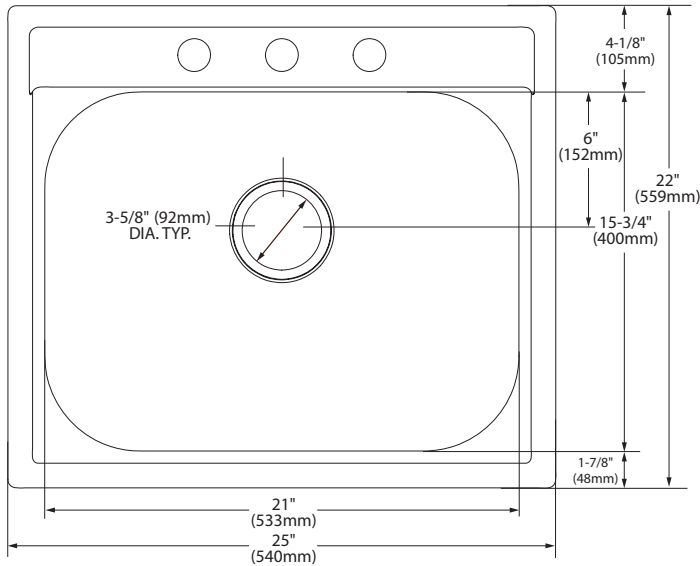

SINK DIMENSIONS

- Overall: 25" x 22"
- Bowl: 21" x 15-3/4"
- Drain Size: 3-5/8"
- Faucet Holes
 - 1-1/2" (38mm) diameter
 - 4" (102mm) center
 - 8" (203mm) centers for 2 hole

CUT OUT DIMENSIONS

- 24-3/8" x 21-5/8" with 1-1/2" corner radius, tolerance of plus or minus 1/16" is acceptable

CRITICAL DIMENSIONS

(DO NOT SCALE)

Faucet Hole Configurations

Left Rear Configuration

Right Rear Configuration

Installation Detail

MADE IN THE USA

FOR MORE INFORMATION CALL: 1-800-BUY-MOEN