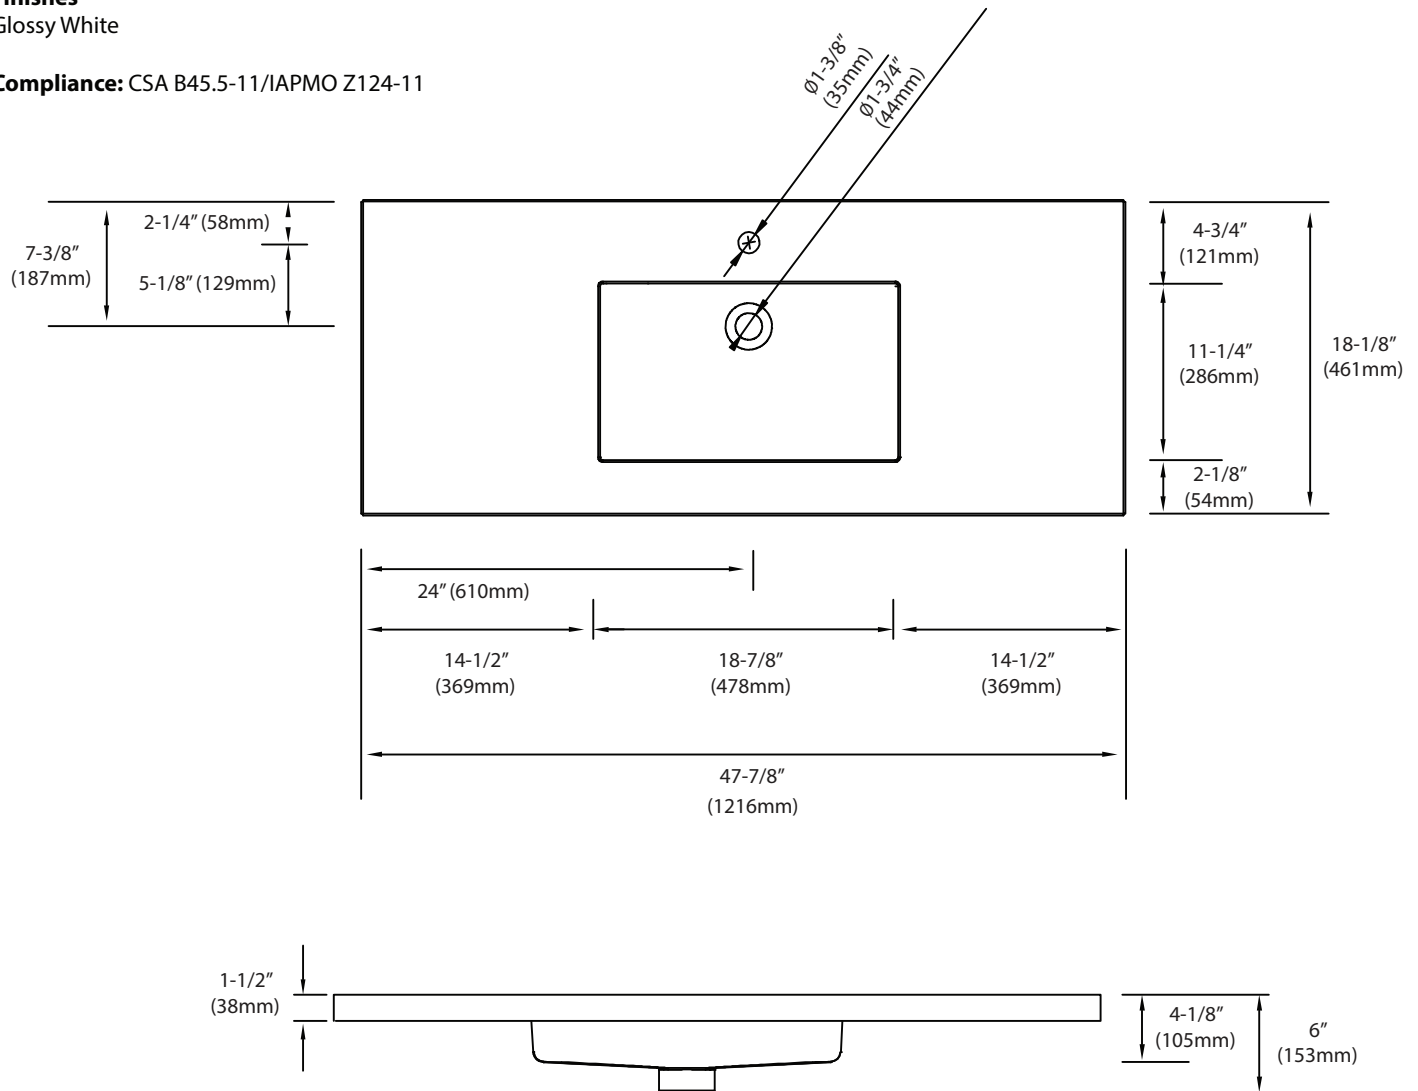

Finishes

Glossy White

Compliance: CSA B45.5-11/IAPMO Z124-11

For clarification, please contact Madeli Customer Care at (800)-819-6988 or (305)-718-8817 Ext. 1

All dimensions are approximate and subject to standard tolerance. Specifications subject to change without prior notice.