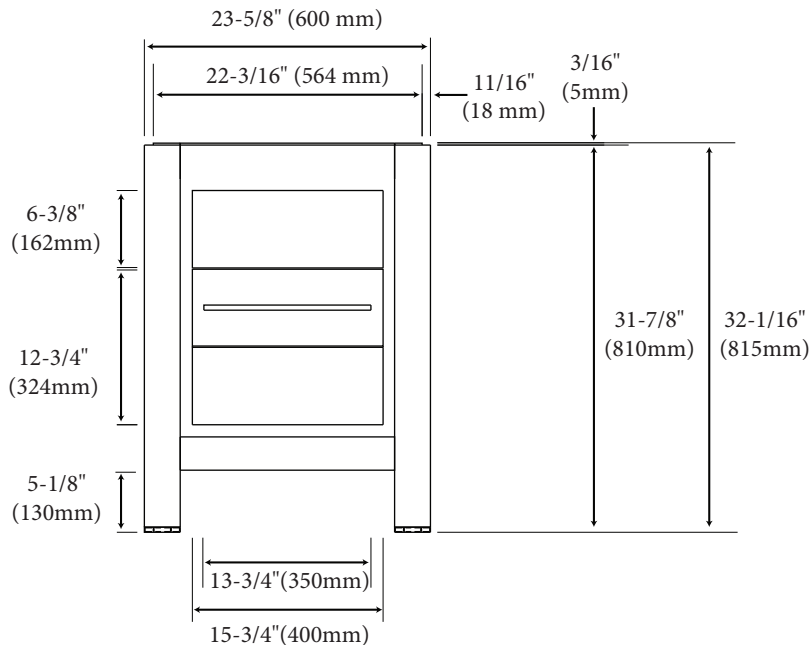

### Package Dimensions

25" x 27" x 35"

### Weight

111 lbs. / 50.45 kgs.

### SIDE VIEW

**For clarification, please contact Madeli Customer Care at (800)-819-6988 or (305)-718-8817 Ext. 1**

All dimensions are approximate and subject to standard tolerance. Specifications subject to change without prior notice.

### ROUGH-IN DIMENSIONS