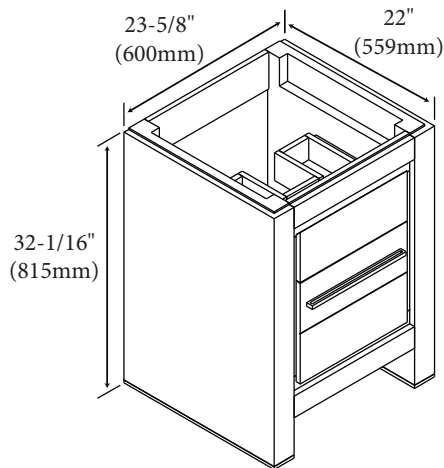

### Features

- Free Standing 24" vanity: 32-1/16" (815mm)H x 22"(559mm)D x 23-5/8" (600mm)W
- Furniture grade plywood layered with solid wood veneer and protected with several coats of polyurethane (No particle board or MDF used).
- Matching finish inside out
- Two drawers of different depths with full-extension soft-close European hardware.
- The bottom drawer includes adjustable tempered glass dividers.
- Handle and legs: Polished chrome finish

### Package Dimensions

25" x 27" x 35"

### Weight

111 lbs. / 50.45 kgs.

### ROUGH-IN DIMENSIONS