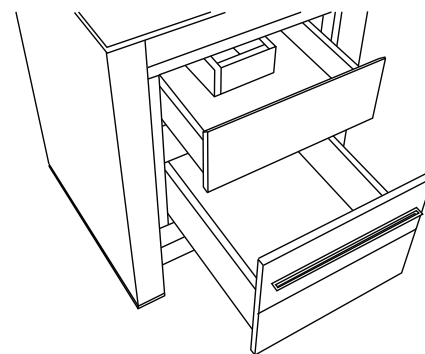

Vicenza - 24"

Specification & Installation Guide

Features

- Free Standing 24" vanity: 32-1/16" (815mm)H x 22"(559mm)D x 23-5/8" (600mm)W
- Furniture grade plywood layered with solid wood veneer and protected with several coats of polyurethane (No particle board or MDF used).
- Matching finish inside out
- Two drawers of different depths with full-extension soft-close European hardware.
- The bottom drawer includes adjustable tempered glass dividers.
- Handle and legs: Polished chrome finish

Colors/Finishes

- Ash Grey (AG)
- Glossy White (GW)
- Walnut (WA)

Top/Basin options

- White or Soft Grey Quartzstone™ top & white under mount ceramic basin
- Glossy White X-Stone top/basin
- Tempered glass top and ceramic basin
- Glossy or Matte White X-Stone flat top with any other suitable above-counter vessels

Package Dimensions

25" x 27" x 35"

Weight

111 lbs. / 50.45 kgs.