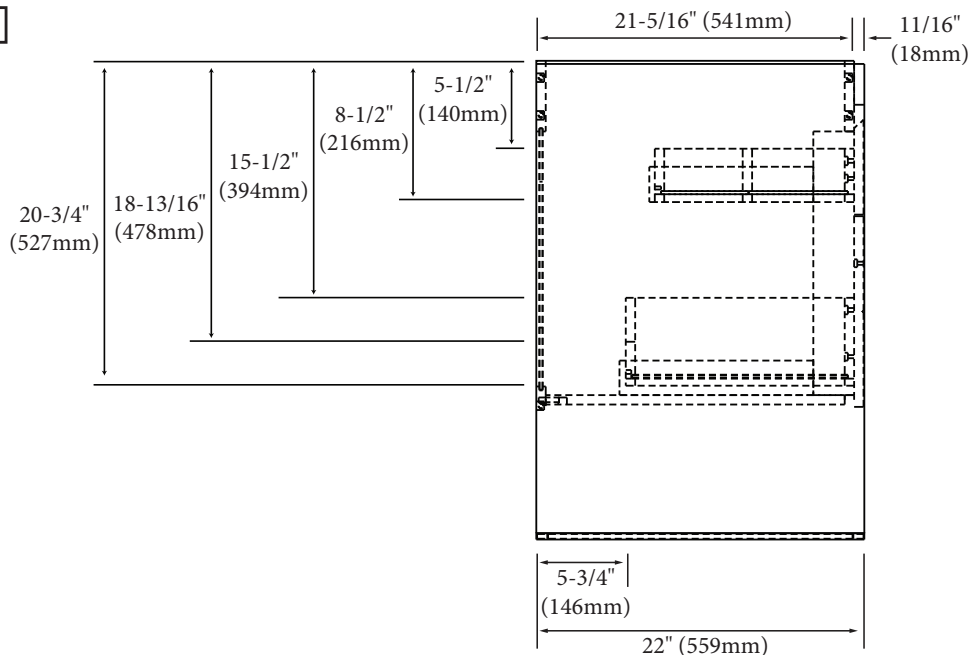

SIDE VIEW

For clarification, please contact Madeli Customer Care at (800)-819-6988 or (305)-718-8817 Ext. 1

All dimensions are approximate and subject to standard tolerance. Specifications subject to change without prior notice.