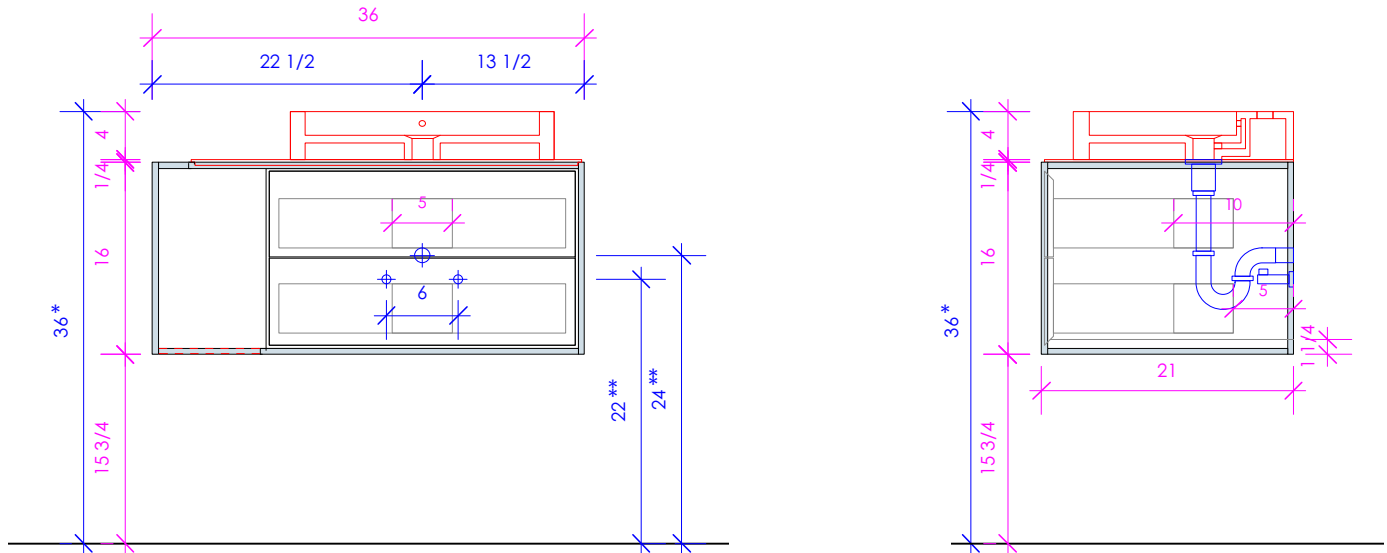

LACAVA

LINEA

LIN-VS-36L

* Recommended installation height
** Recommended plumbing location

FEATURES:

- WALL MOUNT VANITY
- TWO DRAWERS WITH SELF-CLOSE GLIDES
- INTERIOR DRAWERS STAINED TO REFLECT EXTERIOR FINISH
- MITERED DETAILING ON DRAWERS
- DECORATIVE HARDWARE **K450** INCLUDED BUT NOT INSTALLED - CAN BE INSTALLED UPON REQUEST
- USED WITH **LIN-VS-36LF** FRAME, **LIN-VS-36LT** COUNTERTOP AND **5030** SINK (SOLD SEPARATELY)
- PROUDLY HANDMADE IN THE USA
- MANUFACTURED WITH LOW VOC FINISHES AND WOOD FROM RENEWABLE FORESTS

6630 WEST WRIGHTWOOD
CHICAGO, IL 60707

PH: 773-637-9600
FAX: 773-637-9601

LACAVA.COM
INFO@LACAVA.COM

LACAVA

LINEA

LIN-VS-36R

* Recommended installation height
** Recommended plumbing location

FEATURES: