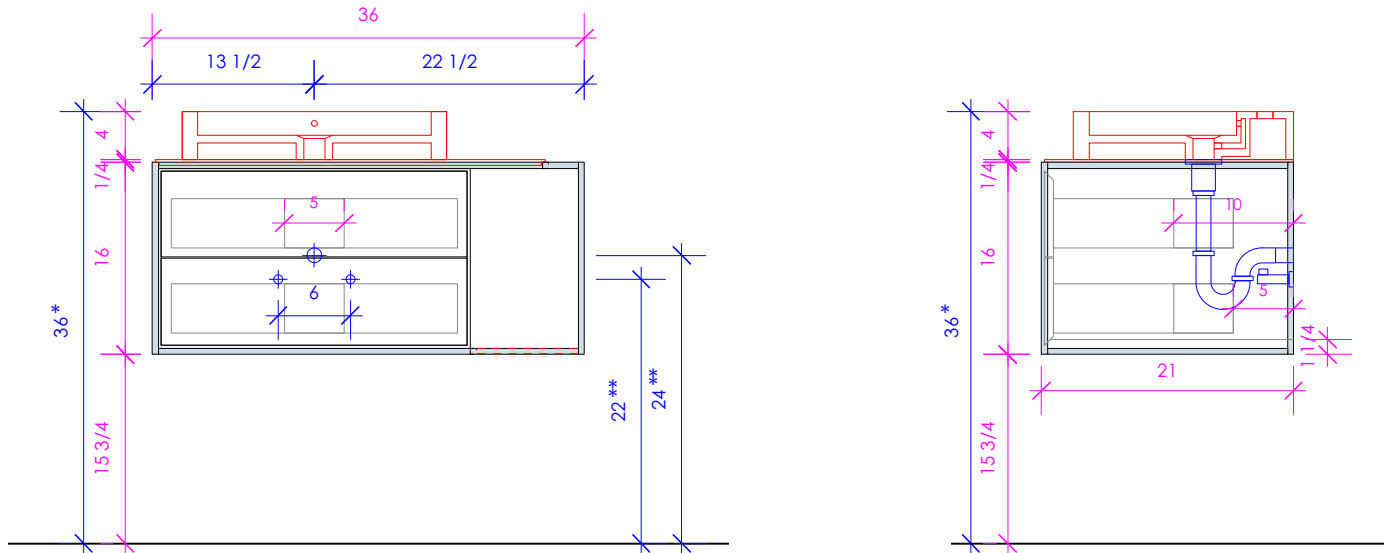

LACAVA

LINEA

LIN-VS-36L

* Recommended installation height
** Recommended plumbing location

FEATURES:

- WALL MOUNT VANITY
- TWO DRAWERS WITH SELF-CLOSE GLIDES
- INTERIOR DRAWERS STAINED TO REFLECT EXTERIOR FINISH
- MITERED DETAILING ON DRAWERS
- DECORATIVE HARDWARE **K450** INCLUDED BUT NOT INSTALLED - CAN BE INSTALLED UPON REQUEST
- USED WITH **LIN-VS-36LF** FRAME, **LIN-VS-36LT** COUNTERTOP AND **5030** SINK (SOLD SEPARATELY)
- PROUDLY HANDMADE IN THE USA
- MANUFACTURED WITH LOW VOC FINISHES AND WOOD FROM RENEWABLE FORESTS