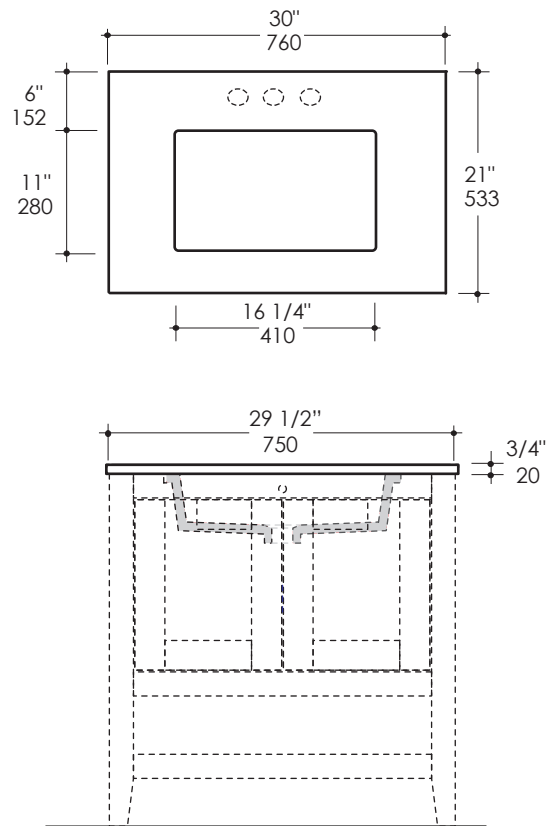

Faucet Hole Options:

00 - None
01 - One - centered behind the lavatory
02 - Two, center and right - centered behind the lavatory
03 - Three in 8" spread - centered behind the lavatory

Finish Options:

STONE

WH -Bianco
LN - Linac
SL - Athens
BN - Storm

QUARTZ

PR - Puro
FS - Fossil
AH - Ash
CA - Crema

SOLID SURFACE

SW - Snow
NN - Linen

Product Specifications:

Notes:

Drawings provided herein are meant to give the user an idea of the product and are not made to scale. The size in inches is rounded up to the nearest 1/16". Slight variances can often occur with porcelain and woodwork. Therefore, LACAVA will not be held responsible for any cutouts, countertops, or furniture made without the actual product or template from LACAVA. Differences in color, grain, appearance and texture are inherent in all natural woodwork, and should be expected. Variances in these qualities are not deemed manufacturing defects, and will not be accepted as valid reasons to return or exchange any LACAVA woodwork. Plumbing specifications are only a guideline and may need to be altered based on the application.