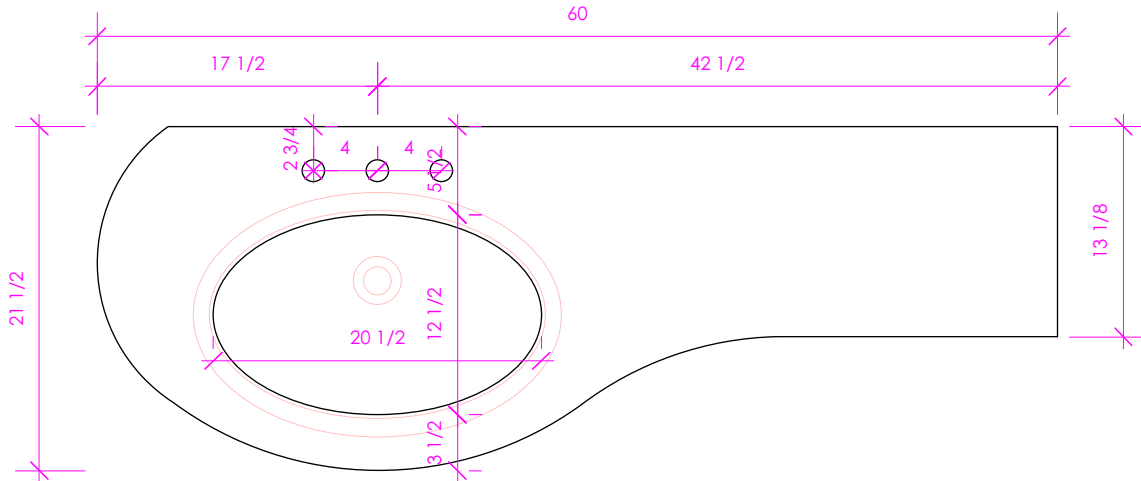

LACAVA

Flou

FLO-60LT

FEATURES:

- EASED EDGES
- USED WITH **33LA** SINK (SOLD SEPARATELY)
- PROUDLY HANDMADE IN THE USA

FINISHES:

WOOD:

STANDARD: