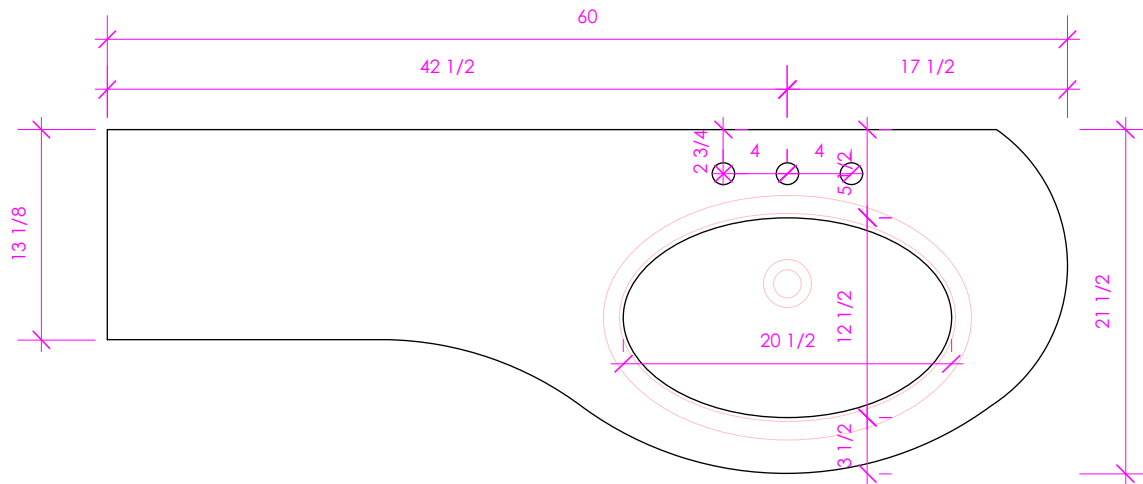

6630 WEST WRIGHTWOOD
CHICAGO, IL 60707

PH: 773-637-9600
FAX: 773-637-9601

LACAVA.COM
INFO@LACAVA.COM

LACAVA

Flou

FLO-60RT

FEATURES:

- EASED EDGES
- USED WITH **33LA** SINK (SOLD SEPARATELY)
- PROUDLY HANDMADE IN THE USA