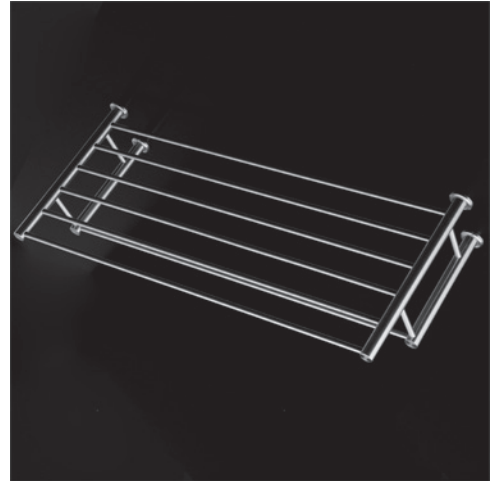

Minimal Towel Rack Item #3904

Features:

- Wall-mount towel shelf with built-in towel bar
- Stainless steel construction
- Includes mounting hardware

Finish Options:

- 10 - Polished Stainless Steel
- 21 - Brushed Stainless Steel
- 44 - Matte Black

Product Specifications:

Notes:

Drawings provided herein are meant to give the user an idea of the product and are not made to scale. The size in inches is rounded up to the nearest 1/16".

LACAVA is committed to the highest level of customer service. Please feel free to contact us at 1-888-522-2823 (toll free) or by email at info@lacava.com for technical assistance or any general inquiries.