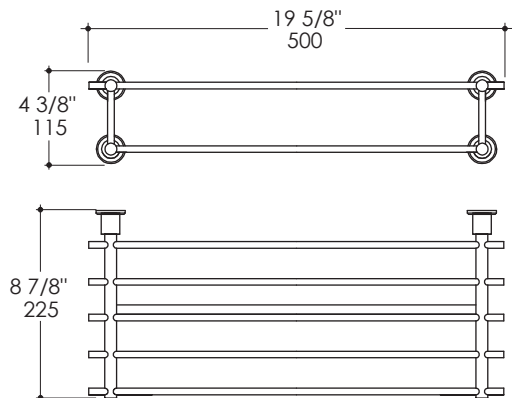

Minimal Towel Rack Item #3904

Features:

- Wall-mount towel shelf with built-in towel bar
- Stainless steel construction
- Includes mounting hardware

Finish Options:

- 10 - Polished Stainless Steel
- 21 - Brushed Stainless Steel
- 44 - Matte Black

Product Specifications:

Notes:

Drawings provided herein are meant to give the user an idea of the product and are not made to scale. The size in inches is rounded up to the nearest 1/16".

LACAVA is committed to the highest level of customer service. Please feel free to contact us at 1-888-522-2823 (toll free) or by email at info@lacava.com for technical assistance or any general inquiries.