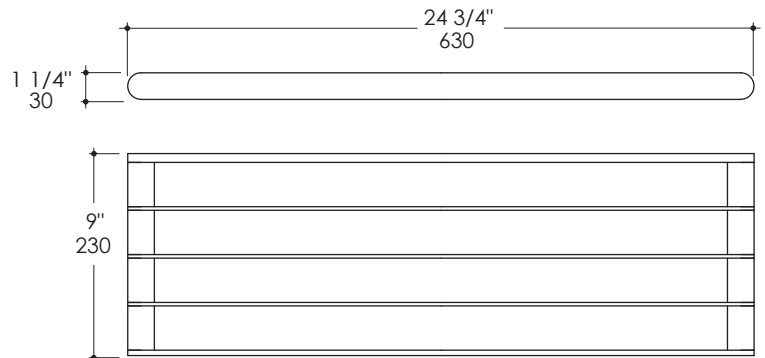

Tre Towel Shelf Item #2804

Features:

- Wall-mount towel shelf
- Brass construction
- Includes mounting hardware

Finish Options:

CR - Polished Chrome

Product Specifications:

Notes:

Drawings provided herein are meant to give the user an idea of the product and are not made to scale. The size in inches is rounded up to the nearest 1/16".