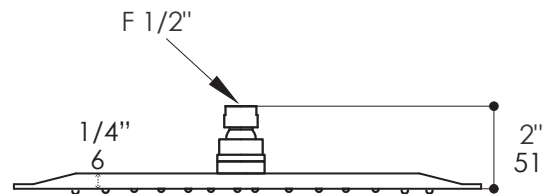

### Features:

- Tilting round rain shower head
- Stainless steel construction with 120 rubber nozzles
- Ceiling-mount installation recommended
- Arm and flange sold separately
- Flow regulator 3.1 GPM
- Recommended max. water pressure 43.5 PSI

#### Notes:

Drawings provided herein are meant to give the user an idea of the product and are not made to scale. The size in inches is rounded up to the nearest 1/16".

Plumbing specifications are only a guideline and may need to be altered based on the application.