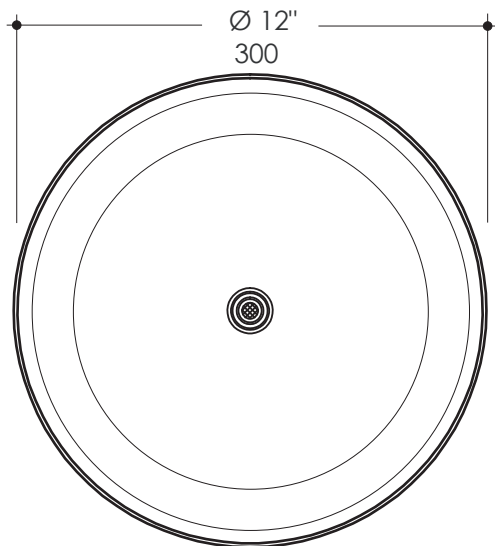

### Features:

- Tilting round rain shower head
- Stainless steel construction with 120 rubber nozzles
- Ceiling-mount installation recommended
- Arm and flange sold separately
- Flow regulator 3.1 GPM
- Recommended max. water pressure 43.5 PSI

#### Notes:

Drawings provided herein are meant to give the user an idea of the product and are not made to scale. The size in inches is rounded up to the nearest 1/16".

Plumbing specifications are only a guideline and may need to be altered based on the application.