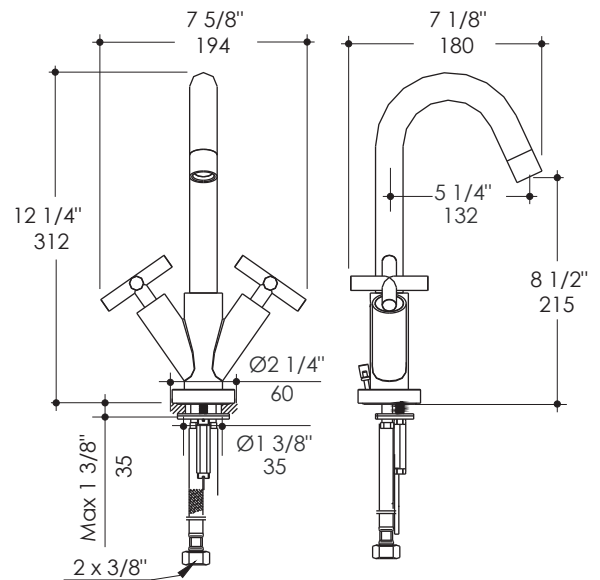

### Features:

- Deck-mount single hole faucet with goose-neck spout and two cross handles
- Brass construction with hot/cold ceramic disc cartridges
- Includes flexible supply lines and pop-up drain assembly
- Flow rate: 1 GPM pressure compensating aerator
- Meets and exceeds the following standards/codes:
  - NSF/ANSI 61-2011
  - ASME A112.18.1-2012/CSA B125.1-12
  - CMR 248 (Mass. Code of Approval)
  - Section 1417(d) of the Safe Drinking Water Act
  - It can be installed to meet ADA compliance

### Parts:

R025-26 - Replacement ceramic disc cartridge pair  
1581-AERATOR - Replacement aerator cartridge

### Notes:

Drawings provided herein are meant to give the user an idea of the product and are not made to scale. The size in inches is rounded up to the nearest 1/16".

LACAVA is committed to the highest level of customer service. Please feel free to contact us at 1-888-522-2823 (toll free) or by email at [info@lacava.com](mailto:info@lacava.com) for technical assistance or any general inquiries.