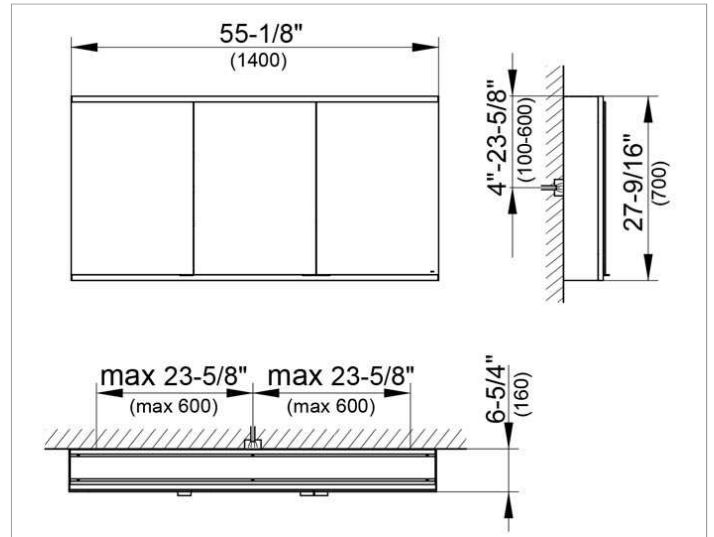

Royal Modular 2.0
800311140105000 Mirror cabinet

PRODUCT

DRAWING

EEK: A++, A+, A ,

SURFACE

silver anodized

DIMENSION

55,12 x 27,56 x 6,3 "