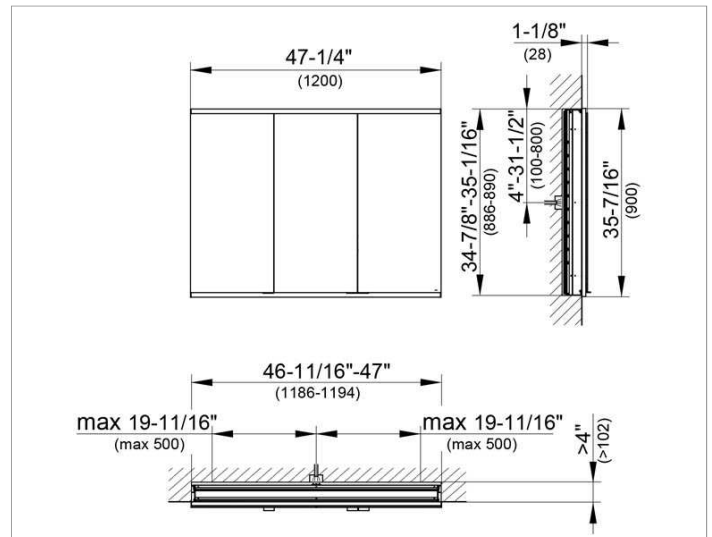

Royal Modular 2.0
800310121005000 Mirror cabinet

PRODUCT

DRAWING

EEK: A++, A+, A ,

SURFACE

silver anodized

DIMENSION

47,24 x 35,43 x 4,72 "