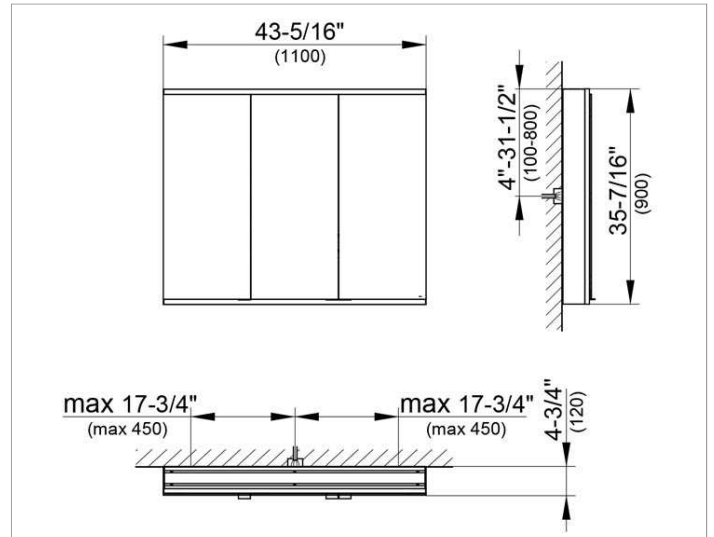

Royal Modular 2.0
800301111005300 Mirror cabinet

PRODUCT

DRAWING

SURFACE

silver anodized

DIMENSION

43,31 x 35,43 x 4,72 "

Warranty: KEUCO products are covered by a 5-year manufacturer's warranty, in effect from the date of purchase. During this time, proven product defects will be remedied free of charge. Warranty claims must be filed in writing, including a detailed description of the defect immediately after a defect has occurred. For a copy of our detailed product warranty policy, please contact us at office-usa@keuco.com.