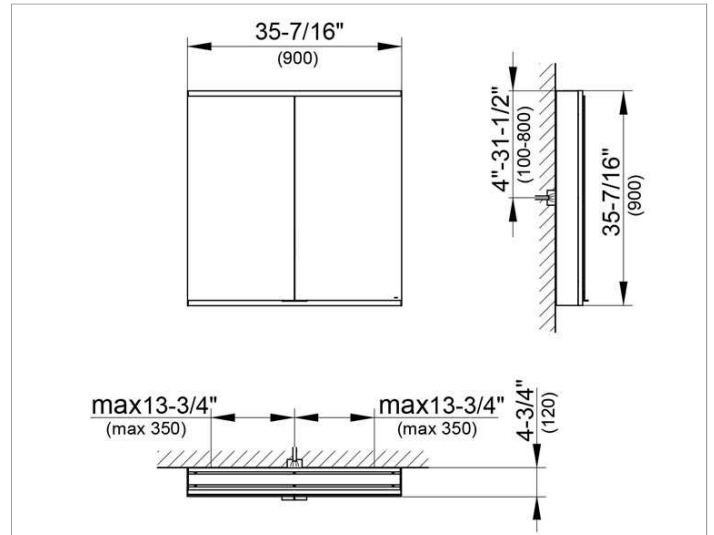

Royal Modular 2.0  
800211091005300 Mirror cabinet

PRODUCT

DRAWING

EEK: A++, A+, A,

SURFACE

silver anodized

DIMENSION

35,43 x 35,43 x 4,72 "