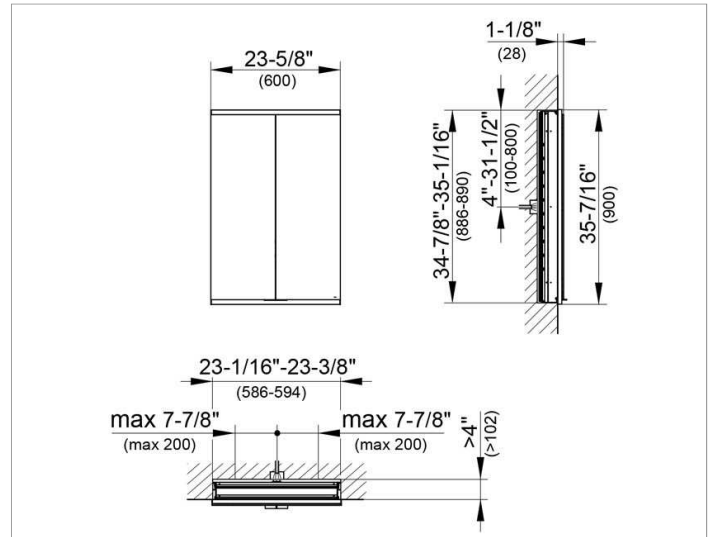

Royal Modular 2.0
800210061005300 Mirror cabinet

PRODUCT

DRAWING

EEK: A++, A+, A ,

SURFACE

silver anodized

DIMENSION

23,62 x 35,43 x 4,72 "