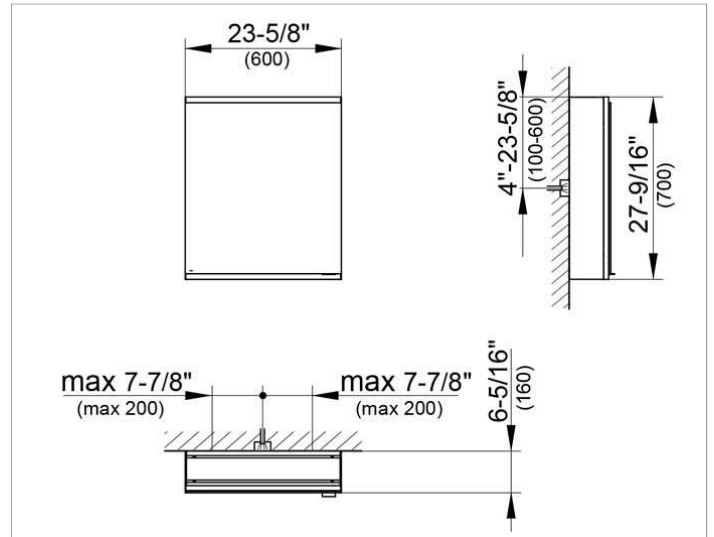

Royal Modular 2.0
800011060105100 Mirror cabinet

PRODUCT

DRAWING

EEK: A++, A+, A ,

SURFACE

silver anodized

DIMENSION

23,62 x 27,56 x 6,3 "