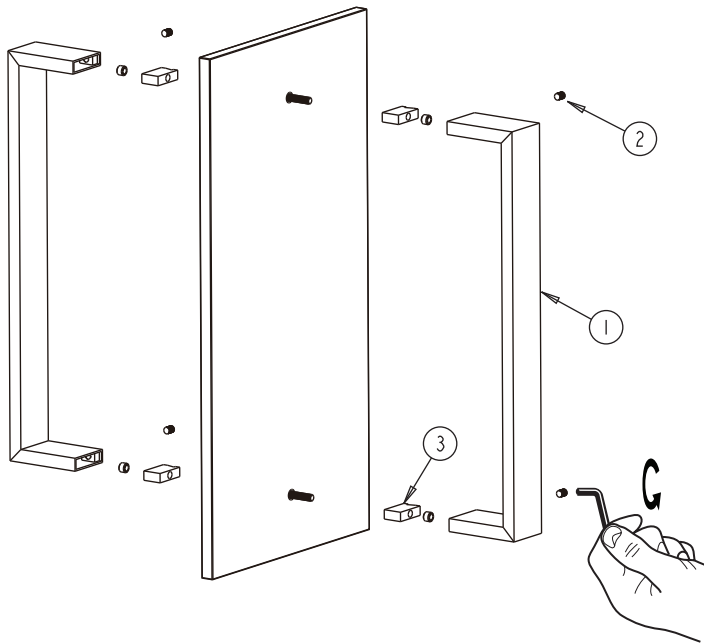

**HAMBURG
COLLECTION
DOUBLE SHOWER
DOOR HANDLE
4407808**

PRODUCT NAME: DOUBLE SHOWER
DOOR HANDLE 8"

PRODUCT CODE: 4407808

MATERIAL: All-brass construction

KEY FEATURES: Transitional design.
Rectangular bold solid style.

NOTE: Dimensions and specifications are subject to change without notice.

HANDLES INFO

Components Included		
①	Handle	X2
②	Set Screw M5	X4
③	Fixing Bracket	X4

Mounting Kits Included		
	X1	Allen Key

GLASS INFO

Glass Hole C-C Distance		
A	6"/152mm	6" Shower Door Handle
	8"/203mm	8" Shower Door Handle
	12"/315mm	12" Shower Door Handle
	18"/457 mm	18" Shower Door Handle
	24"/610mm	24" Shower Door Handle
	36"/914mm	36" Shower Door Handle
B	3/8"(10mm)	Glass Hole Diameter
C	6-12mm	Glass Thickness