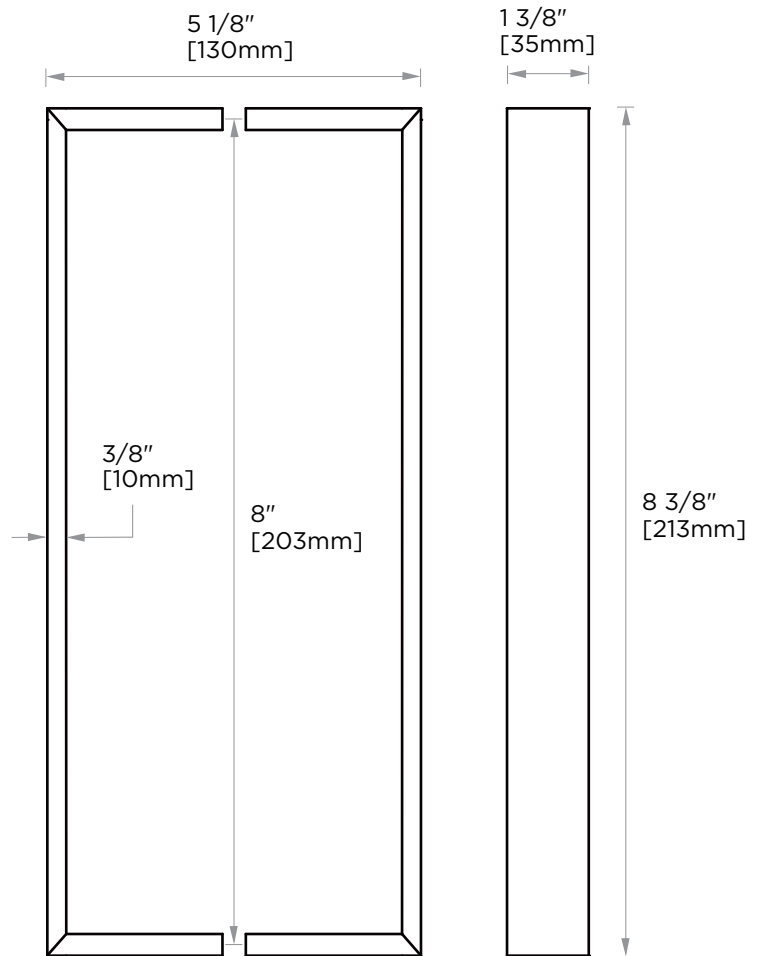

**HAMBURG
COLLECTION
DOUBLE SHOWER
DOOR HANDLE
4407808**

PRODUCT NAME: DOUBLE SHOWER
DOOR HANDLE 8"

PRODUCT CODE: 4407808

MATERIAL: All-brass construction

KEY FEATURES: Transitional design.
Rectangular bold solid style.

NOTE: Dimensions and specifications are subject to change without notice.

HANDLES INFO

Components Included		
①	Handle	X2
②	Set Screw M5	X4
③	Fixing Bracket	X4

Mounting Kits Included		
	X1	Allen Key

GLASS INFO

Glass Hole C-C Distance		
A	6"/152mm	6" Shower Door Handle
	8"/203mm	8" Shower Door Handle
	12"/315mm	12" Shower Door Handle
	18"/457 mm	18" Shower Door Handle
	24"/610mm	24" Shower Door Handle
	36"/914mm	36" Shower Door Handle
B	3/8"(10mm)	Glass Hole Diameter
C	6-12mm	Glass Thickness

* Can be used with extension kit for thicker doors

NOTE: Dimensions and specifications are subject to change without notice.