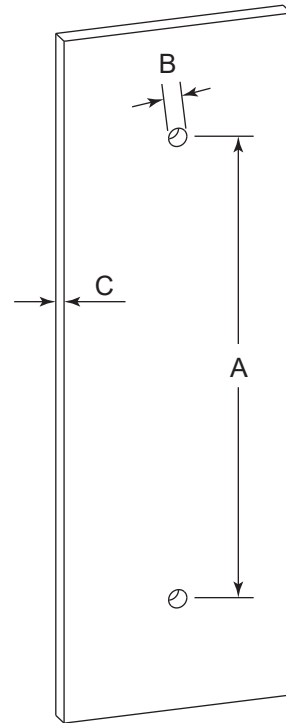

**HAMBURG
COLLECTION
DOUBLE SHOWER
DOOR HANDLE
4407808**

PRODUCT NAME: DOUBLE SHOWER
DOOR HANDLE 8"

PRODUCT CODE: 4407808

MATERIAL: All-brass construction

KEY FEATURES: Transitional design.
Rectangular bold solid style.

NOTE: Dimensions and specifications are subject to change without notice.

HANDLES INFO

Components Included		
①	Handle	X2
②	Set Screw M5	X4
③	Fixing Bracket	X4

Mounting Kits Included		
	X1	Allen Key

GLASS INFO

Glass Hole C-C Distance		
A	6"/152mm	6" Shower Door Handle
	8"/203mm	8" Shower Door Handle
	12"/315mm	12" Shower Door Handle
	18"/457 mm	18" Shower Door Handle
	24"/610mm	24" Shower Door Handle
	36"/914mm	36" Shower Door Handle
B	3/8"(10mm)	Glass Hole Diameter
C	6-12mm	Glass Thickness