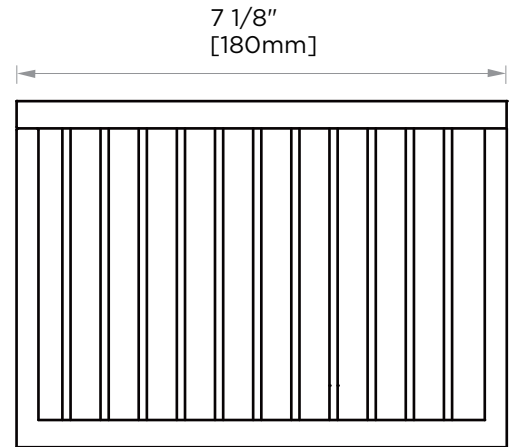

NOTE: Dimensions and specifications are subject to change without notice.