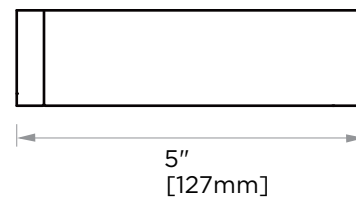

NOTE: Dimensions and specifications are subject to change without notice.