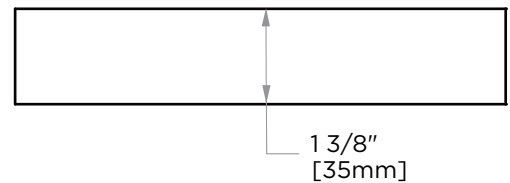

NOTE: Dimensions and specifications are subject to change without notice.