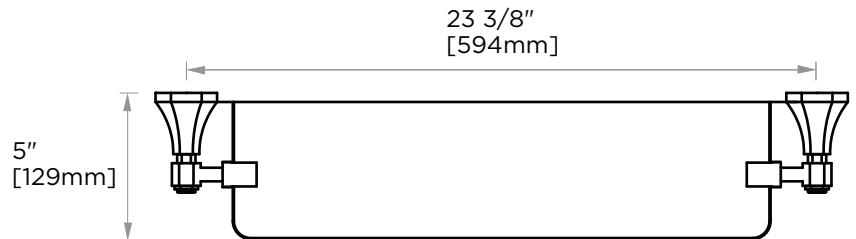

NOTE: Dimensions and specifications are subject to change without notice.