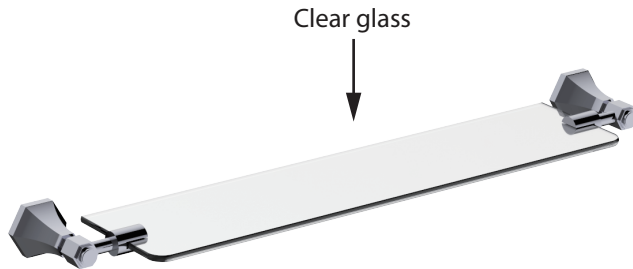

PISA COLLECTION GLASS SHELF 342671

PRODUCT NAME: GLASS SHELF

PRODUCT CODE: 342671

MATERIAL: All-brass construction

KEY FEATURES: Classic Art Deco take on a traditional design

STOCKED FINISHES:

- Polished Chrome (99)
- Brushed Nickel (81)
- Polished Nickel (68)