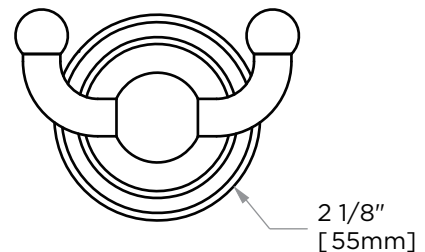

WARRANTY:

Lifetime Limited (Residential Use)
One Year (Commercial Use)

NOTE: Dimensions and specifications are subject to change without notice.