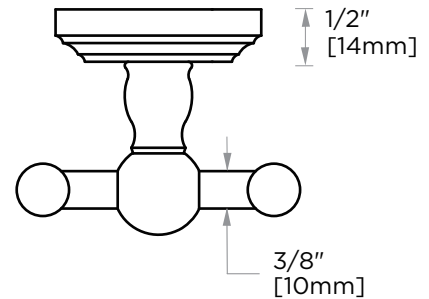

FLORENCE COLLECTION DOUBLE ROBE HOOK 322132

PRODUCT NAME: DOUBLE ROBE HOOK

PRODUCT CODE: 322132

MATERIAL: All-brass construction

KEY FEATURES: Traditional design.
Round and elegant style.

STOCKED FINISHES: