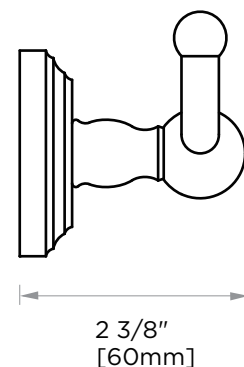

WARRANTY:

Lifetime Limited (Residential Use)
One Year (Commercial Use)

NOTE: Dimensions and specifications are subject to change without notice.