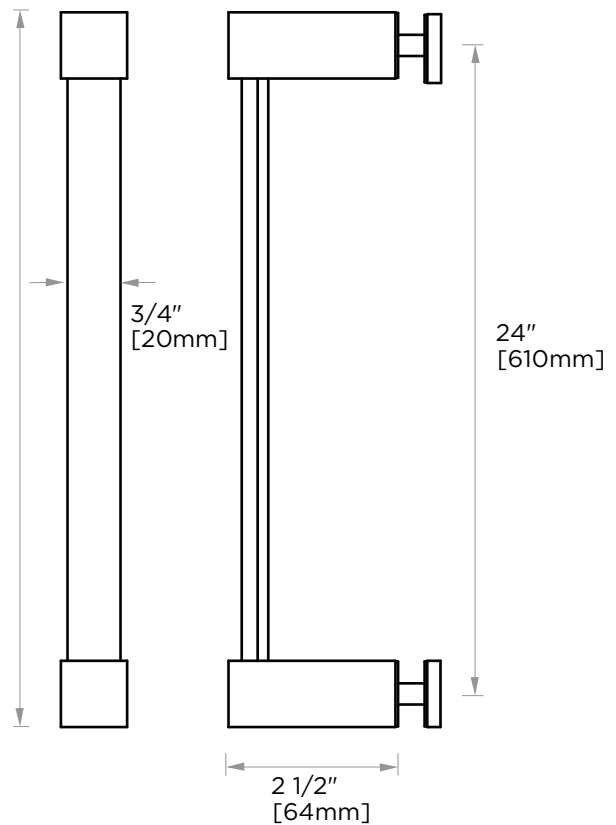

WARRANTY:

Lifetime Limited (Residential Use)
One Year (Commercial Use)

NOTE: Dimensions and specifications are subject to change without notice.