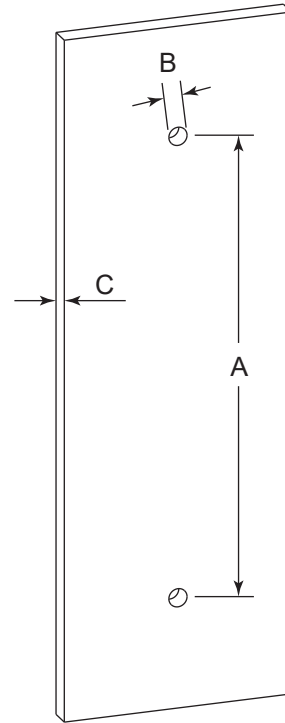

## LISBON COLLECTION SINGLE SHOWER DOOR HANDLE 24" 2777524

**PRODUCT NAME:** SINGLE SHOWER DOOR HANDLE 24"

**PRODUCT CODE:** 2777524

**MATERIAL:** All-brass construction

**KEY FEATURES:** Contemporary design. Square base with clean and elongated lines.

### HANDLES INFO

Components Included		
①	Handle	X1
②	Set Screw M6	X2
③	Fixing Bracket	X2
④	Rubber Gasket	X4

Mounting Kits Included		
	X1	Allen Key

### GLASS INFO

Glass Hole C-C Distance		
A	8"/203mm	8" Shower Door Handle
	12"/305mm	12" Shower Door Handle
	18"/457mm	18" Shower Door Handle
	24"/610mm	24" Shower Door Handle
	36"/914mm	36" Shower Door Handle
B	1/2" (12mm)	Glass Hole Diameter
C	6-12mm	Glass Thickness