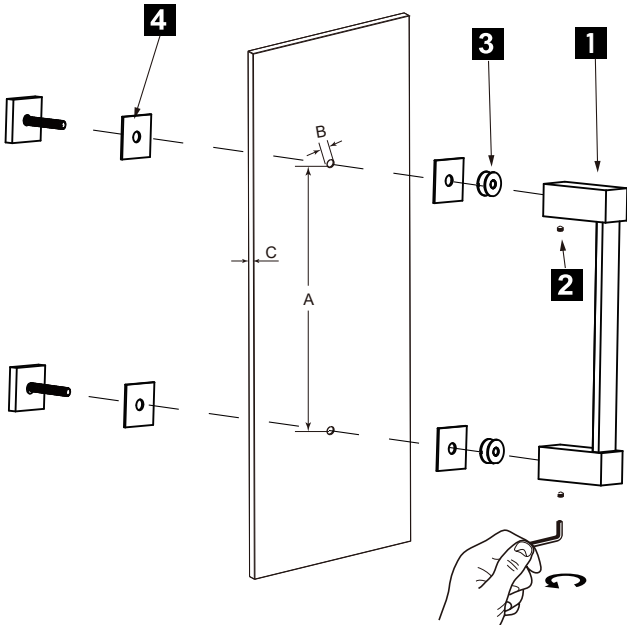

## LISBON COLLECTION SINGLE SHOWER DOOR HANDLE 24" 2777524

**PRODUCT NAME:** SINGLE SHOWER DOOR HANDLE 24"

**PRODUCT CODE:** 2777524

**MATERIAL:** All-brass construction

**KEY FEATURES:** Contemporary design. Square base with clean and elongated lines.

### HANDLES INFO

Components Included		
①	Handle	X1
②	Set Screw M6	X2
③	Fixing Bracket	X2
④	Rubber Gasket	X4

Mounting Kits Included		
	X1	Allen Key

### GLASS INFO

Glass Hole C-C Distance		
A	8"/203mm	8" Shower Door Handle
	12"/305mm	12" Shower Door Handle
	18"/457mm	18" Shower Door Handle
	24"/610mm	24" Shower Door Handle
	36"/914mm	36" Shower Door Handle
B	1/2" (12mm)	Glass Hole Diameter
C	6-12mm	Glass Thickness