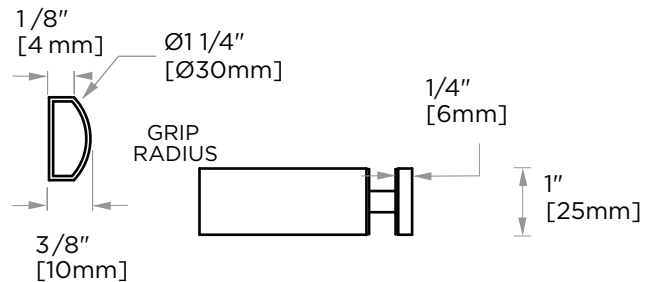

## LISBON COLLECTION SINGLE SHOWER DOOR HANDLE 24" 2777524

**PRODUCT NAME:** SINGLE SHOWER DOOR HANDLE 24"

**PRODUCT CODE:** 2777524

**MATERIAL:** All-brass construction

**KEY FEATURES:** Contemporary design. Square base with clean and elongated lines.

### GLASS INFO

Glass Hole C-C Distance		
A	8"/203mm	8" Shower Door Handle
	12"/305mm	12" Shower Door Handle
	18"/457mm	18" Shower Door Handle
	24"/610mm	24" Shower Door Handle
	36"/914mm	36" Shower Door Handle
B	1/2" (12mm)	Glass Hole Diameter
C	6-12mm	Glass Thickness