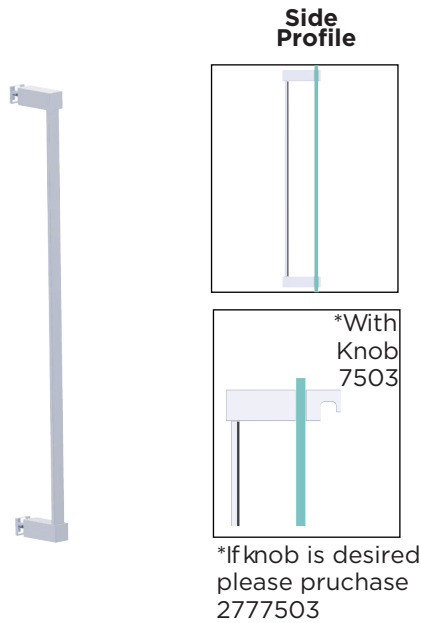

## LISBON COLLECTION SINGLE SHOWER DOOR HANDLE 24" 2777524

**PRODUCT NAME:** SINGLE SHOWER DOOR HANDLE 24"

**PRODUCT CODE:** 2777524

**MATERIAL:** All-brass construction

**KEY FEATURES:** Contemporary design. Square base with clean and elongated lines.

### GLASS INFO

Glass Hole C-C Distance		
A	8"/203mm	8" Shower Door Handle
	12"/305mm	12" Shower Door Handle
	18"/457mm	18" Shower Door Handle
	24"/610mm	24" Shower Door Handle
	36"/914mm	36" Shower Door Handle
B	1/2" (12mm)	Glass Hole Diameter
C	6-12mm	Glass Thickness