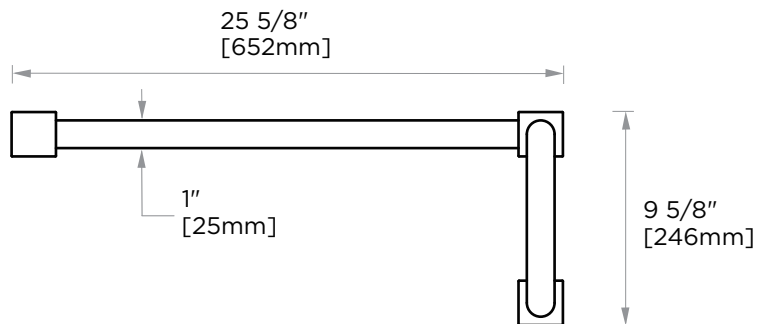

WARRANTY:

Lifetime Limited (Residential Use)
One Year (Commercial Use)

NOTE: Dimensions and specifications are subject to change without notice.