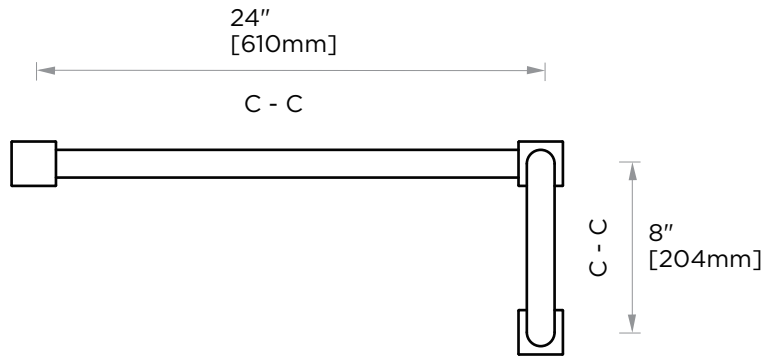

WARRANTY:

Lifetime Limited (Residential Use)
One Year (Commercial Use)

NOTE: Dimensions and specifications are subject to change without notice.