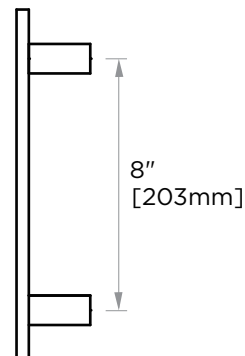

NOTE: Dimensions and specifications are subject to change without notice.