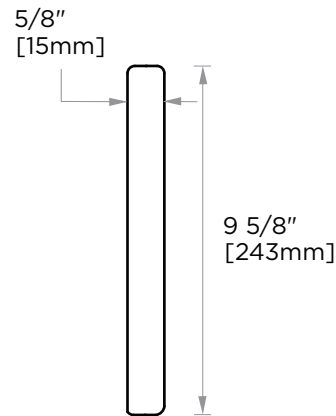

NOTE: Dimensions and specifications are subject to change without notice.