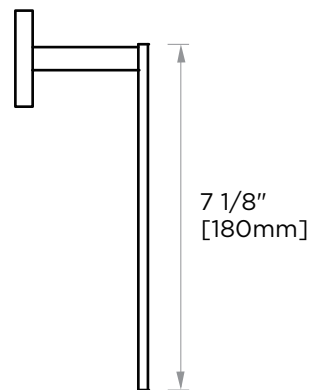

MILAN COLLECTION TOWEL RING 254464

PRODUCT NAME: TOWEL RING

PRODUCT CODE: 254464

MATERIAL: All-brass construction

KEY FEATURES: Contemporary design. Clean linear statement combined with engineered curves.

NOTE: Dimensions and specifications are subject to change without notice.