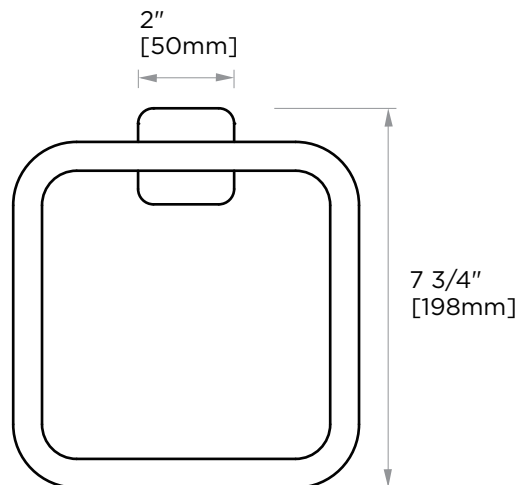

MILAN COLLECTION TOWEL RING 254464

PRODUCT NAME: TOWEL RING

PRODUCT CODE: 254464

MATERIAL: All-brass construction

KEY FEATURES: Contemporary design. Clean linear statement combined with engineered curves.

NOTE: Dimensions and specifications are subject to change without notice.