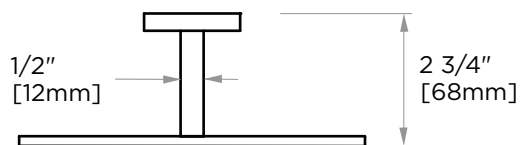

MILAN COLLECTION TOWEL RING 254464

PRODUCT NAME: TOWEL RING

PRODUCT CODE: 254464

MATERIAL: All-brass construction

KEY FEATURES: Contemporary design. Clean linear statement combined with engineered curves.