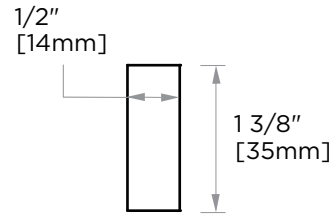

LONDON COLLECTION

CABINET PULL 12"

2487012

PRODUCT NAME: CABINET PULL 12"

PRODUCT CODE: 248712

MATERIAL: All-brass construction

KEY FEATURES: Contemporary design.
Sleek rectangular shapes offset
by strong squared anchors.

NOTE: Dimensions and specifications are subject to change without notice.