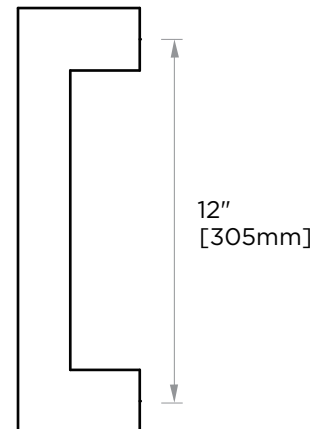

LONDON COLLECTION

CABINET PULL 12"

2487012

PRODUCT NAME: CABINET PULL 12"

PRODUCT CODE: 248712

MATERIAL: All-brass construction

KEY FEATURES: Contemporary design.
Sleek rectangular shapes offset
by strong squared anchors.

NOTE: Dimensions and specifications are subject to change without notice.