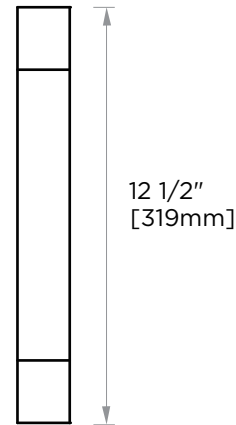

LONDON COLLECTION

CABINET PULL 12"

2487012

PRODUCT NAME: CABINET PULL 12"

PRODUCT CODE: 248712

MATERIAL: All-brass construction

KEY FEATURES: Contemporary design.
Sleek rectangular shapes offset
by strong squared anchors.

NOTE: Dimensions and specifications are subject to change without notice.