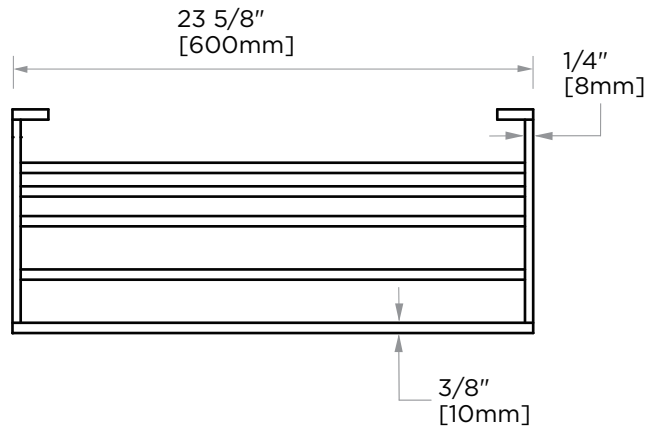

BERLIN COLLECTION
DOUBLE TOWEL
SHELF
232442

PRODUCT NAME: DOUBLE TOWEL SHELF

PRODUCT CODE: 232442

MATERIAL: All-brass construction

KEY FEATURES: Contemporary design with solid bold rectangular geometry.

STOCKED FINISHES:

NOTE: Dimensions and specifications are subject to change without notice.