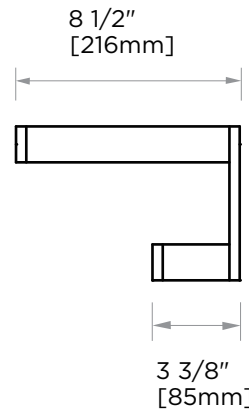

BERLIN COLLECTION
DOUBLE TOWEL
SHELF
232442

PRODUCT NAME: DOUBLE TOWEL SHELF

PRODUCT CODE: 232442

MATERIAL: All-brass construction

KEY FEATURES: Contemporary design with solid bold rectangular geometry.

STOCKED FINISHES:

NOTE: Dimensions and specifications are subject to change without notice.