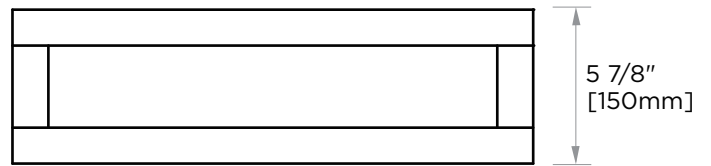

BERLIN COLLECTION
DOUBLE TOWEL
SHELF
232442

PRODUCT NAME: DOUBLE TOWEL SHELF

PRODUCT CODE: 232442

MATERIAL: All-brass construction

KEY FEATURES: Contemporary design with solid bold rectangular geometry.

STOCKED FINISHES: