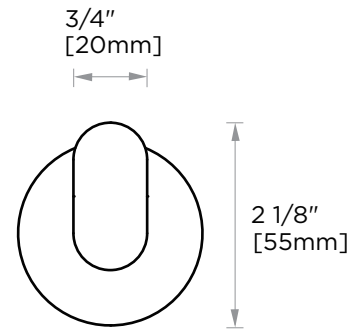

**NICE COLLECTION**  
**ROBE HOOK**  
170130

**PRODUCT NAME:** ROBE HOOK

**PRODUCT CODE:** 170130

**MATERIAL:** All-brass construction

**KEY FEATURES:** Contemporary design. Soft, curved brass with thin rosettes