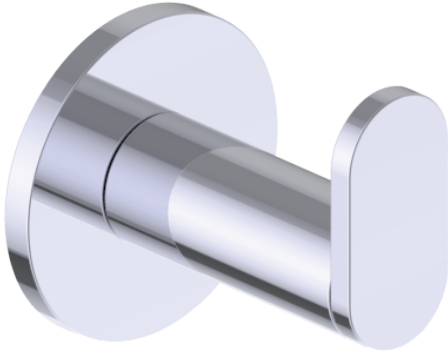

**NICE COLLECTION**  
**ROBE HOOK**  
170130

**PRODUCT NAME:** ROBE HOOK

**PRODUCT CODE:** 170130

**MATERIAL:** All-brass construction

**KEY FEATURES:** Contemporary design. Soft, curved brass with thin rosettes