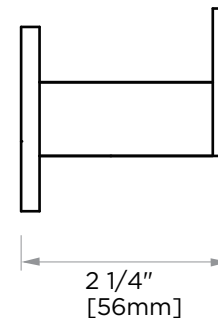

WARRANTY:

Lifetime Limited (Residential Use)
One Year (Commercial Use)

NOTE: Dimensions and specifications are subject to change without notice.