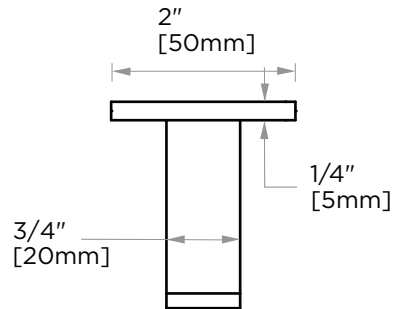

WARRANTY:

Lifetime Limited (Residential Use)
One Year (Commercial Use)

NOTE: Dimensions and specifications are subject to change without notice.