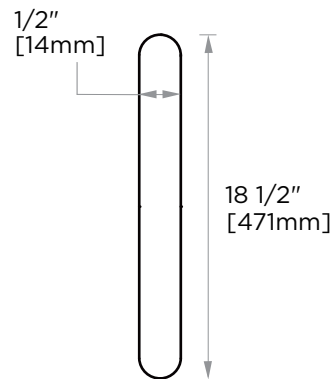

OSLO COLLECTION CABINET PULL 18" 144718

PRODUCT NAME: CABINET PULL 18"

PRODUCT CODE: 144718

MATERIAL: All-brass construction

KEY FEATURES: Contemporary design.
Round minimalist look.

**STOCKED
FINISHES:**

- Polished Chrome (99)
- Brushed Nickel (81)
- Polished Nickel (68)
- Matte Black (48)