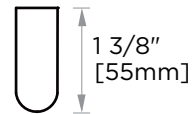

OSLO COLLECTION CABINET PULL 18" 144718

PRODUCT NAME: CABINET PULL 18"

PRODUCT CODE: 144718

MATERIAL: All-brass construction

KEY FEATURES: Contemporary design.
Round minimalist look.

**STOCKED
FINISHES:**

- Polished Chrome (99)
- Brushed Nickel (81)
- Polished Nickel (68)
- Matte Black (48)