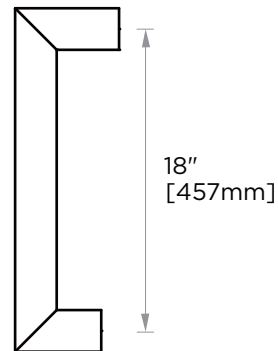

WARRANTY:

Lifetime Limited (Residential Use)
One Year (Commercial Use)

NOTE: Dimensions and specifications are subject to change without notice.