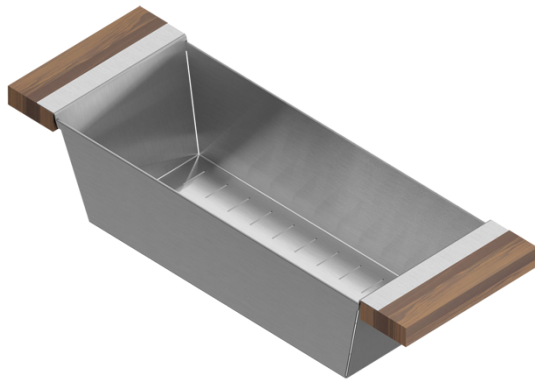

205224 | COLANDER

STAINLESS STEEL SINK ACCESSORY

Specifications

Model	205224
Collection	Colander
Compatible bowl dimension (front-to-back)	17"
Overall dimensions	6" × 18" × 4 1/4"

Warranty

Home Refinements offers a 1-YEAR LIMITED WARRANTY following the purchase date for all mobile parts, options and accessories against defects of material and workmanship. This warranty is limited to defects or damages resulting from a normal residential use. For further details on our product warranty, please refer to our catalog or Web site.

Features

- Can be used on top of sink to create extra workspace or on countertop
- Ideal to rinse food or to dry dishes
- Innovative and functional design to match with other standard Home Refinements accessories
- 100% premium hard rock maple or walnut handles for high quality and durability
- Rubber-tipped footings for better stability and protection
- 304 series stainless steel (18/10)
- Elegant no. 4 brushed finish that matches the appliances