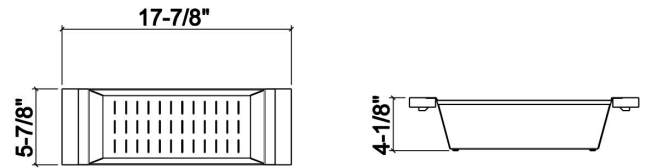

205224 | COLANDER

STAINLESS STEEL SINK ACCESSORY

Specifications

Model	205224
Collection	Colander
Compatible bowl dimension (front-to-back)	17"
Overall dimensions	6" × 18" × 4 1/4"

Warranty

Home Refinements offers a 1-YEAR LIMITED WARRANTY following the purchase date for all mobile parts, options and accessories against defects of material and workmanship. This warranty is limited to defects or damages resulting from a normal residential use. For further details on our product warranty, please refer to our catalog or Web site.