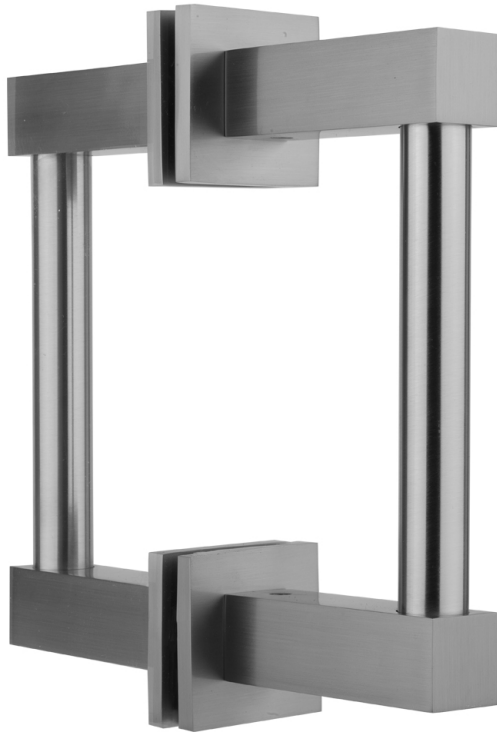

8" Cubix® H42 Back to Back Shower Door Pull

Model #: H42-BB-8-

FEATURES:

- Can be mounted vertically or horizontally
- Can be used as a towel bar when mounted horizontally
- Not to be used as a grab bar
- All brass construction, full polished & plated
- Includes rubber gaskets for glass door installation
- Custom sizes available- Contact JACLO for pricing & availability

AVAILABLE FINISHES:

Polished Chrome (PCH)	Satin Chrome (SC)	Bronze Umber (BU)
Satin Nickel (SN)	Pewter (PEW)	Caramel Bronze (CB)
Polished Nickel (PN)	Antique Brass (AB)	Antique Copper (ACU)
Oil-Rubbed Bronze (ORB)	Polished Brass (PB)	Polished Copper (PCU)
Vintage Bronze (VB)	Satin Brass (SB)	Rose Gold (RG)
Matte Black (MBK)	Satin Gold (SG)	Polished Gold (PG)
Black Nickel (BKN)	Bombay Gold (BG)	Jewelers Gold (JG)
Europa Bronze (EB)	White (WH)	Sedona Beige (SDB)
Tristan Brass (TB)	Unlacquered Brass (ULB)	Satin Cooper (SCU)

SPECIFICATION DRAWING:

CUBIX® BACK TO BACK DOOR PULL			
PART. #	SPECIFICS	A	B
H42-BB-	6" CENTER TO CENTER	6"	7 1/2"
H42-BB-08	8" CENTER TO CENTER	8"	9 1/2"
H42-BB-12	12" CENTER TO CENTER	12"	13 1/2"
H42-BB-16	16" CENTER TO CENTER	16"	17 1/2"
H42-BB-18	18" CENTER TO CENTER	18"	19 1/2"
H42-BB-24	24" CENTER TO CENTER	24"	25 1/2"
H42-BB-32	32" CENTER TO CENTER	32"	33 1/2"