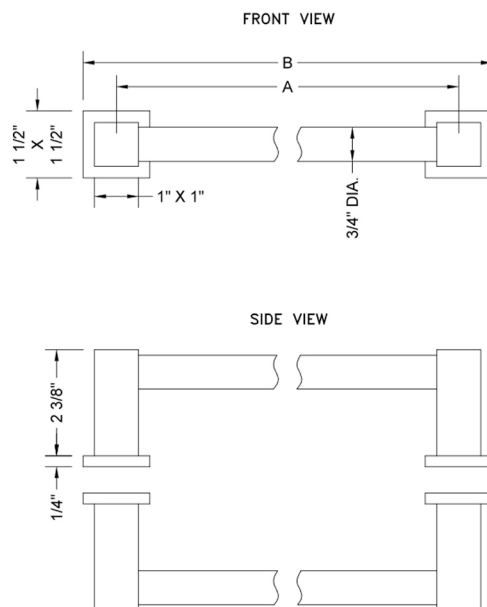

8" Cubix® H42 Back to Back Shower Door Pull

Model #: H42-BB-8-

FEATURES:

- Can be mounted vertically or horizontally
- Can be used as a towel bar when mounted horizontally
- Not to be used as a grab bar
- All brass construction, full polished & plated
- Includes rubber gaskets for glass door installation
- Custom sizes available- Contact JACLO for pricing & availability

SPECIFICATION DRAWING:

CUBIX® BACK TO BACK DOOR PULL			
PART. #	SPECIFICS	A	B
H42-BB-	6" CENTER TO CENTER	6"	7 1/2"
H42-BB-08	8" CENTER TO CENTER	8"	9 1/2"
H42-BB-12	12" CENTER TO CENTER	12"	13 1/2"
H42-BB-16	16" CENTER TO CENTER	16"	17 1/2"
H42-BB-18	18" CENTER TO CENTER	18"	19 1/2"
H42-BB-24	24" CENTER TO CENTER	24"	25 1/2"
H42-BB-32	32" CENTER TO CENTER	32"	33 1/2"