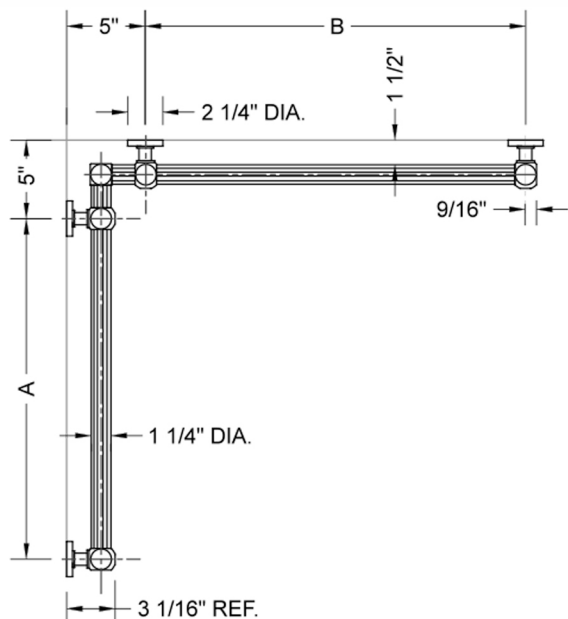

G71 16" x 48" Inside Corner Grab Bar

Model #: **G71-16-48-IC-**

FEATURES:

- ADA compliant when properly installed
- All brass construction, fully polished & plated
- All grab bars can be custom sized. Contact JACLO for pricing & availability
- Optional handshower sliders and toilet paper/wash cloth holders can be added only upon initial order
- Grab bars over 32" REQUIRE a middle post

SPECIFICATION DRAWING:

BRASS LUXURY GRAB BAR							
PART. #	DESCRIPTION	A	B	PART. #	DESCRIPTION	A	B
G71-12-12-IC	CENTER OF POST	12"	12"	G71-24-36-IC	CENTER OF POST	24"	36"
G71-12-16-IC	CENTER OF POST	12"	16"	G71-24-48-IC	CENTER OF POST	24"	48"
G71-12-24-IC	CENTER OF POST	12"	24"	G71-24-60-IC	CENTER OF POST	24"	60"
G71-12-32-IC	CENTER OF POST	12"	32"				
				G71-32-32-IC	CENTER OF POST	32"	32"
G71-12-36-IC	CENTER OF POST	12"	36"	G71-32-36-IC	CENTER OF POST	32"	36"
G71-12-48-IC	CENTER OF POST	12"	48"	G71-32-48-IC	CENTER OF POST	32"	48"
G71-12-60-IC	CENTER OF POST	12"	60"	G71-32-60-IC	CENTER OF POST	32"	60"
G71-16-16-IC	CENTER OF POST	16"	16"	G71-36-36-IC	CENTER OF POST	36"	36"
G71-16-24-IC	CENTER OF POST	16"	24"	G71-36-48-IC	CENTER OF POST	36"	48"
G71-16-32-IC	CENTER OF POST	16"	32"	G71-36-60-IC	CENTER OF POST	36"	60"
G71-16-36-IC	CENTER OF POST	16"	36"	G71-48-48-IC	CENTER OF POST	48"	48"
G71-16-48-IC	CENTER OF POST	16"	48"	G71-48-60-IC	CENTER OF POST	48"	60"
G71-16-60-IC	CENTER OF POST	16"	60"				
				G71-60-60-IC	CENTER OF POST	60"	60"
G71-24-24-IC	CENTER OF POST	24"	24"				
G71-24-32-IC	CENTER OF POST	24"	32"				