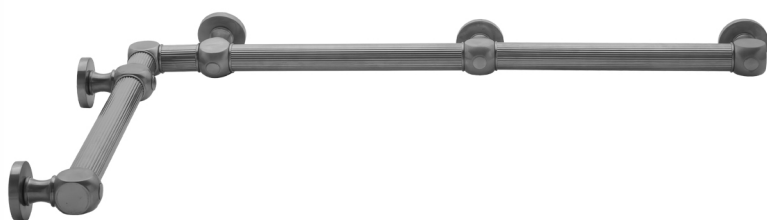

G71 16" x 48" Inside Corner Grab Bar

Model #: **G71-16-48-IC-**

FEATURES:

- ADA compliant when properly installed
- All brass construction, fully polished & plated
- All grab bars can be custom sized. Contact JACLO for pricing & availability
- Optional handshower sliders and toilet paper/wash cloth holders can be added only upon initial order
- Grab bars over 32" REQUIRE a middle post

AVAILABLE FINISHES:

Polished Chrome (PCH)	Satin Chrome (SC)	Bronze Umber (BU)
Satin Nickel (SN)	Pewter (PEW)	Caramel Bronze (CB)
Polished Nickel (PN)	Antique Brass (AB)	Antique Copper (ACU)
Oil-Rubbed Bronze (ORB)	Polished Brass (PB)	Polished Copper (PCU)
Vintage Bronze (VB)	Satin Brass (SB)	Rose Gold (RG)
Matte Black (MBK)	Satin Gold (SG)	Polished Gold (PG)
Black Nickel (BKN)	Bombay Gold (BG)	Jewelers Gold (JG)
Europa Bronze (EB)	White (WH)	Sedona Beige (SDB)
Tristan Brass (TB)	Unlacquered Brass (ULB)	Satin Cooper (SCU)