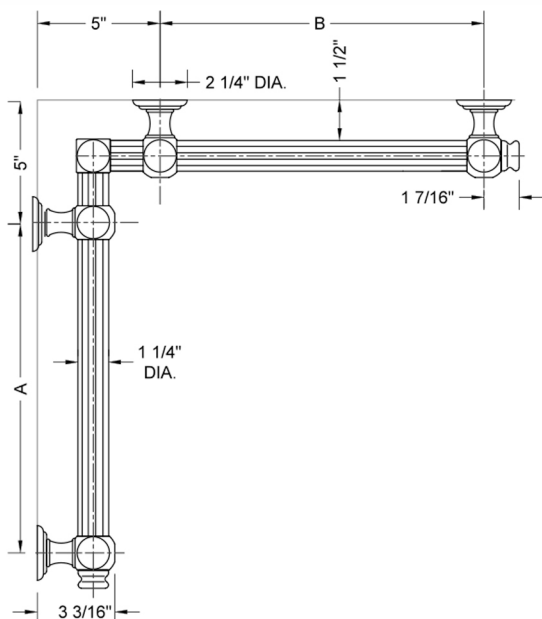

## G61 32" x 36" Inside Corner Grab Bar

**Model #: G61-32-36-IC-**

### FEATURES:

- ADA compliant when properly installed
- All brass construction, fully polished & plated
- All grab bars can be custom sized. Contact JACLO for pricing & availability
- Optional handshower sliders and toilet paper/wash cloth holders can be added only upon initial order
- Grab bars over 32" REQUIRE a middle post

### SPECIFICATION DRAWING:

BRASS LUXURY GRAB BAR							
PART. #	DESCRIPTION	A	B	PART. #	DESCRIPTION	A	B
G61-12-12-IC	CENTER OF POST	12"	12"	G61-24-36-IC	CENTER OF POST	24"	36"
G61-12-16-IC	CENTER OF POST	12"	16"	G61-24-48-IC	CENTER OF POST	24"	48"
G61-12-24-IC	CENTER OF POST	12"	24"	G61-24-60-IC	CENTER OF POST	24"	60"
G61-12-32-IC	CENTER OF POST	12"	32"				
				G61-32-32-IC	CENTER OF POST	32"	32"
G61-12-36-IC	CENTER OF POST	12"	36"	G61-32-36-IC	CENTER OF POST	32"	36"
G61-12-48-IC	CENTER OF POST	12"	48"	G61-32-48-IC	CENTER OF POST	32"	48"
G61-12-60-IC	CENTER OF POST	12"	60"	G61-32-60-IC	CENTER OF POST	32"	60"
G61-16-16-IC	CENTER OF POST	16"	16"	G61-36-36-IC	CENTER OF POST	36"	36"
G61-16-24-IC	CENTER OF POST	16"	24"	G61-36-48-IC	CENTER OF POST	36"	48"
G61-16-32-IC	CENTER OF POST	16"	32"	G61-36-60-IC	CENTER OF POST	36"	60"
G61-16-36-IC	CENTER OF POST	16"	36"	G61-48-48-IC	CENTER OF POST	48"	48"
G61-16-48-IC	CENTER OF POST	16"	48"	G61-48-60-IC	CENTER OF POST	48"	60"
G61-16-60-IC	CENTER OF POST	16"	60"				
				G61-60-60-IC	CENTER OF POST	60"	60"
G61-24-24-IC	CENTER OF POST	24"	24"				
G61-24-32-IC	CENTER OF POST	24"	32"				