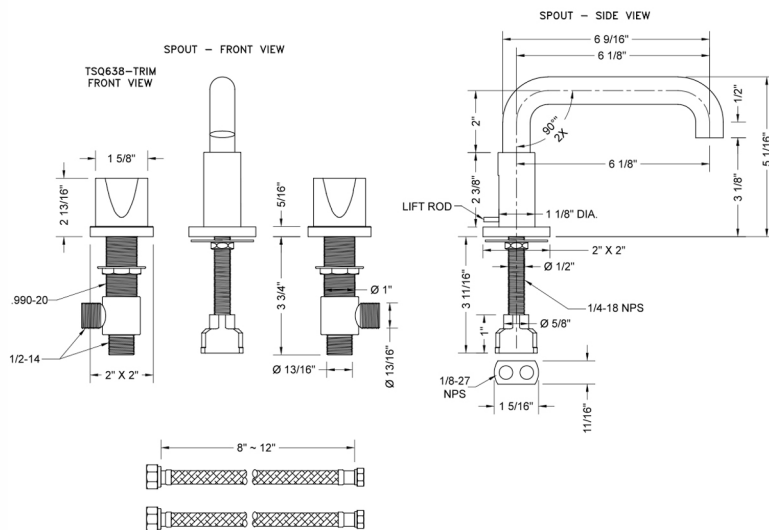

## FEATURES:

- All brass 8" - 12" widespread faucet includes brass pop-up drain with overflow
- 1/4 turn ceramic valves
- Low Profile Swivel Spout (For Stationary Spout option, contact JACLO)
- Available Flow Rates: 1.5, 1.2 & 0.5 GPM. Additional flow rate (aerator) options available. Contact JACLO.
- 6 1/8" spout reach
- Spout Hole Size Min-Max: 1 1/2" - 1 7/8"
- Valve Hole Size Min-Max: 1 1/8" - 1 5/8"

## SPECIFICATION DRAWING: