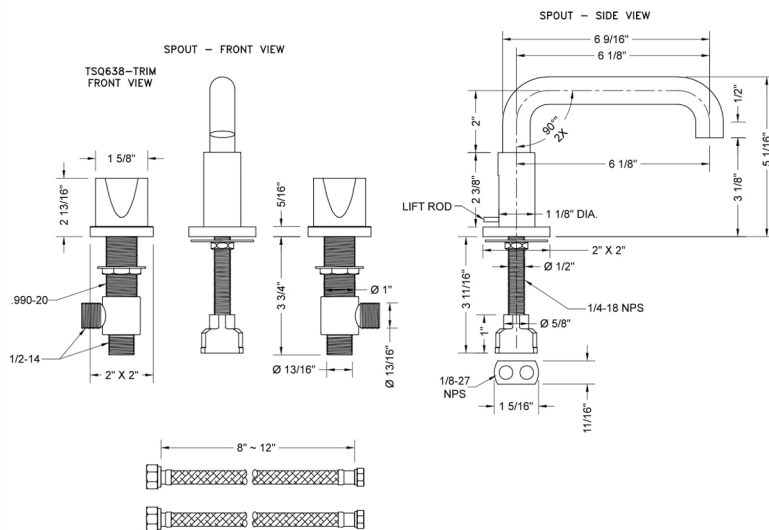

# Downtown Contempo Faucet with Square Escutcheons & Thumb Handles -1.2 GPM

**Model #: 8883-TSQ672-1.2-**

**FEATURES:**

- All brass 8" - 12" widespread faucet includes brass pop-up drain with overflow
- 1/4 turn ceramic valves
- Low Profile Swivel Spout (For Stationary Spout option, contact JACLO)
- Available Flow Rates: 1.5, 1.2 & 0.5 GPM. Additional flow rate (aerator) options available. Contact JACLO.
- 5 3/4" spout reach
- Spout Hole Size: 1 1/2" - 1 7/8"
- Valve Hole Size: 1 1/8" - 1 5/8"

**SPECIFICATION DRAWING:**

**AVAILABLE HANDLES:**

**COMPLIANCES:**

CEC

Complies with: ASME A112.18.1-2012/CSA B125.1-12