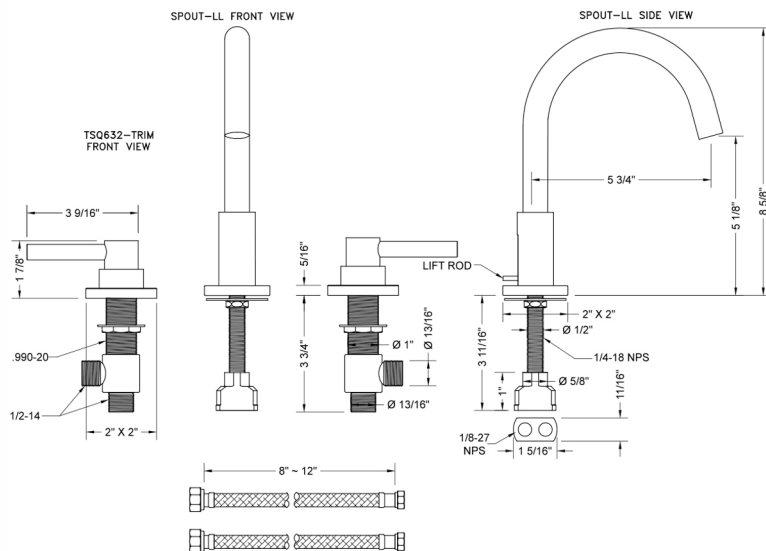

Uptown Contempo Faucet with Square Escutcheons & Low Lever Handles- 0.5 GPM

Model #: 8881-TSQ632-0.5-

FEATURES:

- All brass 8" - 12" widespread faucet includes brass pop-up drain with overflow
- 1/4 turn ceramic valves
- Swivel Spout (For Stationary Spout option, contact JACLO)
- Available Flow Rates: 1.5, 1.2 & 0.5 GPM. Additional flow rate (aerator) options available. Contact JACLO.
- 5 3/4" spout reach
- Spout Hole Size: 1 1/2" - 1 7/8"
- Valve Hole Size: 1 1/8" - 1 5/8"
- ADA Compliant Levers

SPECIFICATION DRAWING:

AVAILABLE HANDLES:

COMPLIANCES: