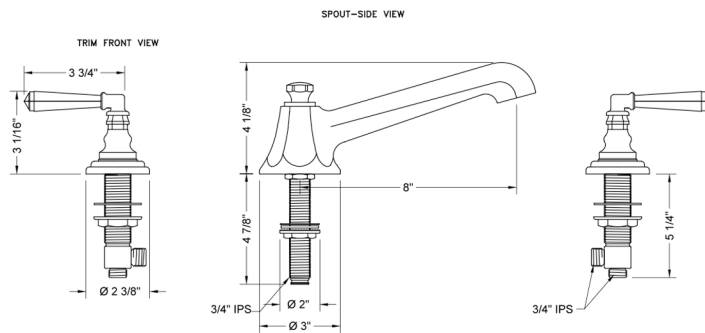

SPECIFICATION DRAWING: