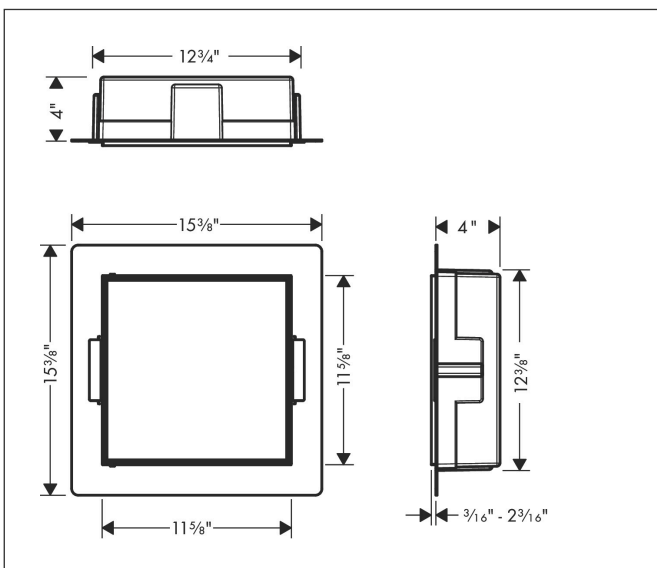

Brand hansgrohe
 Art. Name **XtraStoris Rock** Wall niche with tileable door 12"x 12"x 4"
 Art. Nr. 56085800
 Surface Brushed Stainless Steel
 Pos. 1

Product Picture

Features

- Consists of: wall niche with tileable door, sealing set
- Tileable Push-Open door
- Depth of the tileable door: 12 mm
- Installation depth: 100 mm
- Where to use: new construction, renovation
- Variable installation depth
- Easy to clean surface
- Suitable for use in wet areas
- easy adjustment to tile thickness
- Wall type: solid wall construction, drywall construction
- Material sealing set: Polystyrene (PS)
- Material wall niche: Stainless Steel 304 (1.4301)
- Dimensions wall niche: 300 x 300 x 100 mm (HxWxD)
- Required dimensions for sealing set: 313 x 325 x 100 mm (HxWxD)

Drawing

Technology